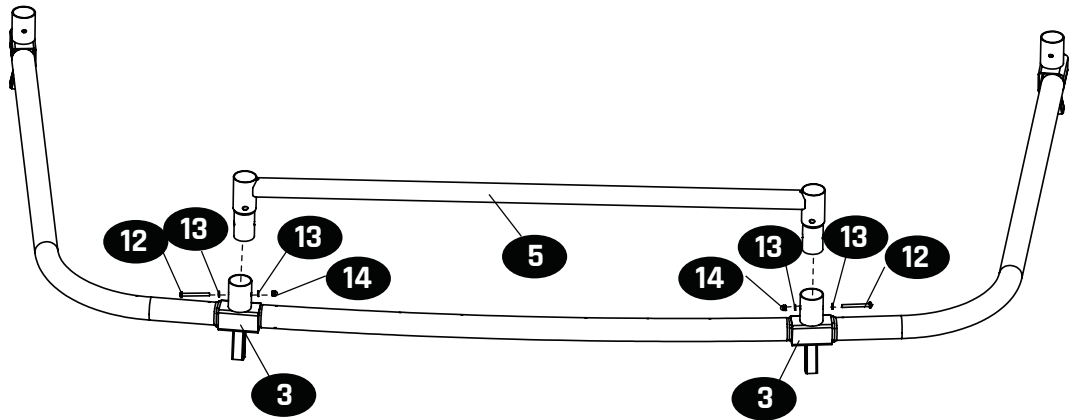

Size	Classic	Premium	Qty.
7x12ft	FP62175	FP62165	1X

B8001003826

Tools required

- Tape Measure
- Cord min. 5 meter long

1

Trampoline

EXIT Allure Inground 214x366

4