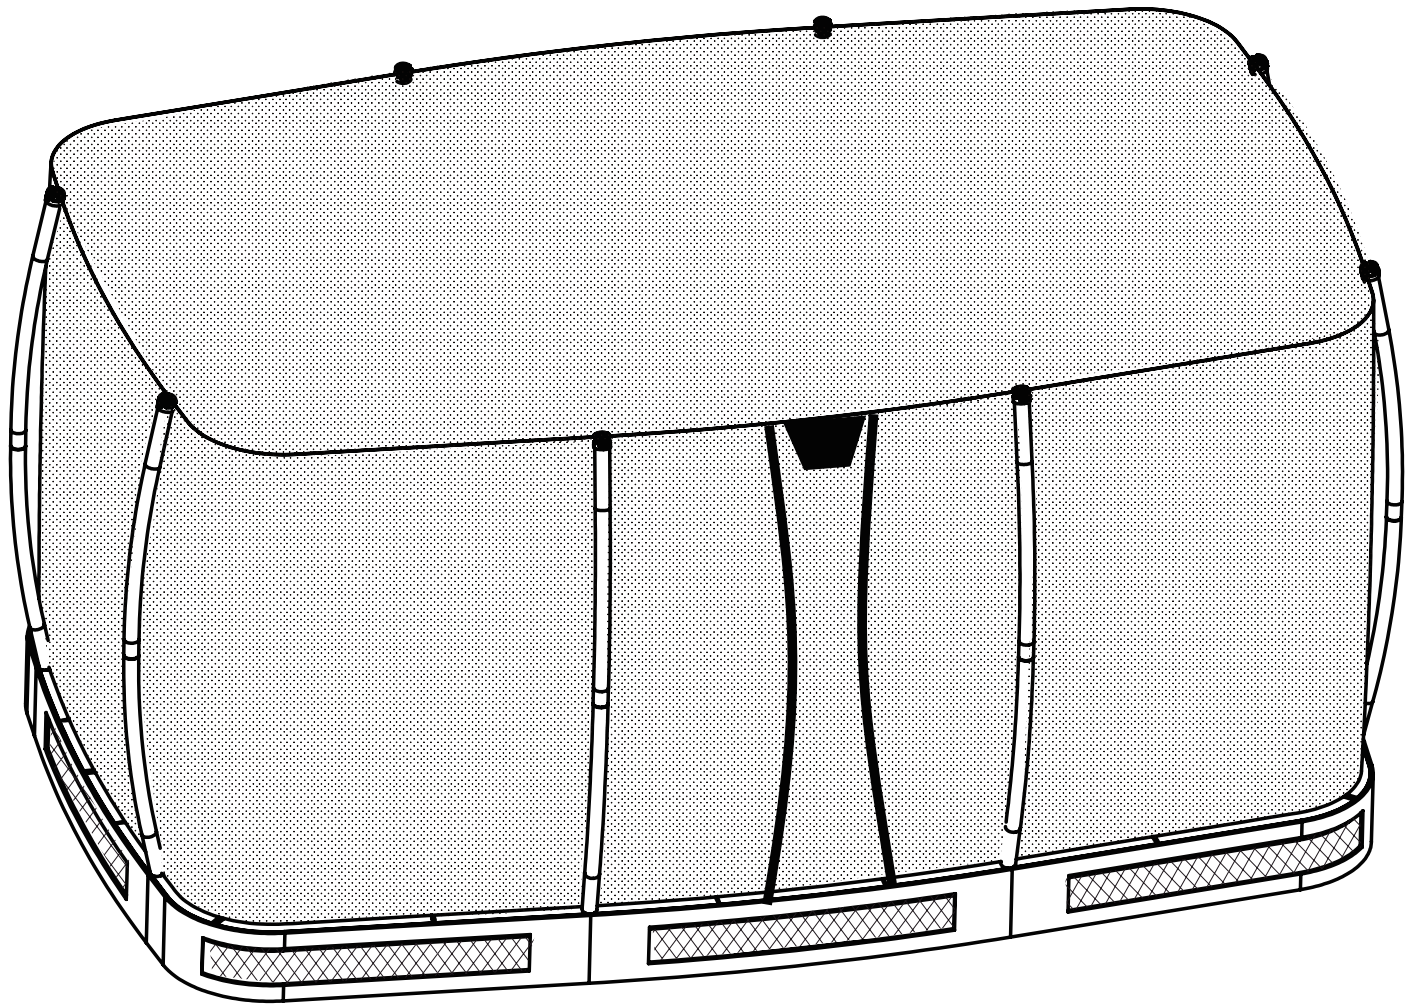

Trampoline

Allure inground 214x366

Trampoline

EXIT Allure Inground 214x366

Size	Classic	Premium	Qty.
7x12ft	FL26392	FL26394	1X

Size	Classic	Premium	Qty.
7x12ft	FL26601	FL26600	76X

Size	Classic	Premium	Qty.
7x12ft	FP62179	FP62169	1X

Size	Classic	Premium	Qty.
7x12ft	FP62175	FP62165	1X

B8001003826

Tools required

- Tape Measure
- Cord min. 5 meter long

1

Trampoline

EXIT Allure Inground 214x366

4