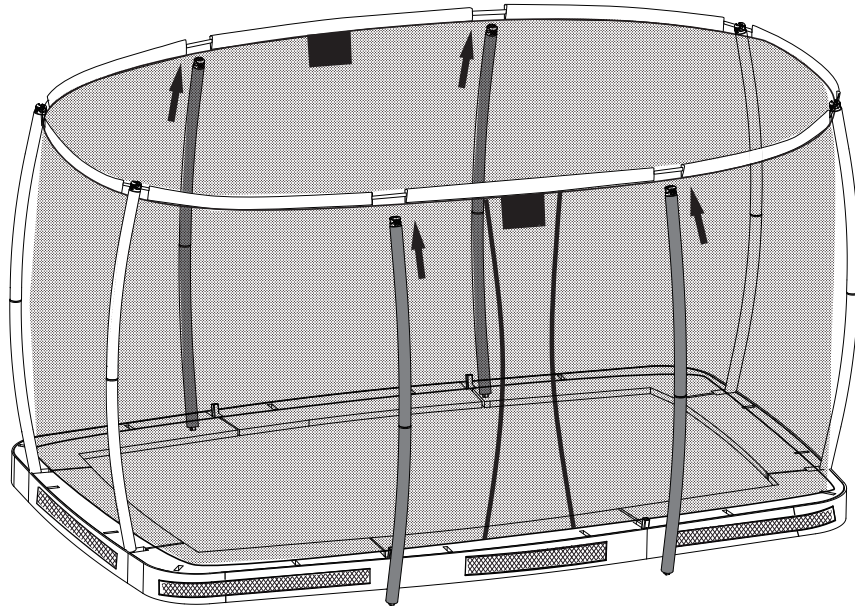

EXIT Allure Inground 214x366

19

Trampoline

EXIT Allure Inground 214x366

21

22

23

24