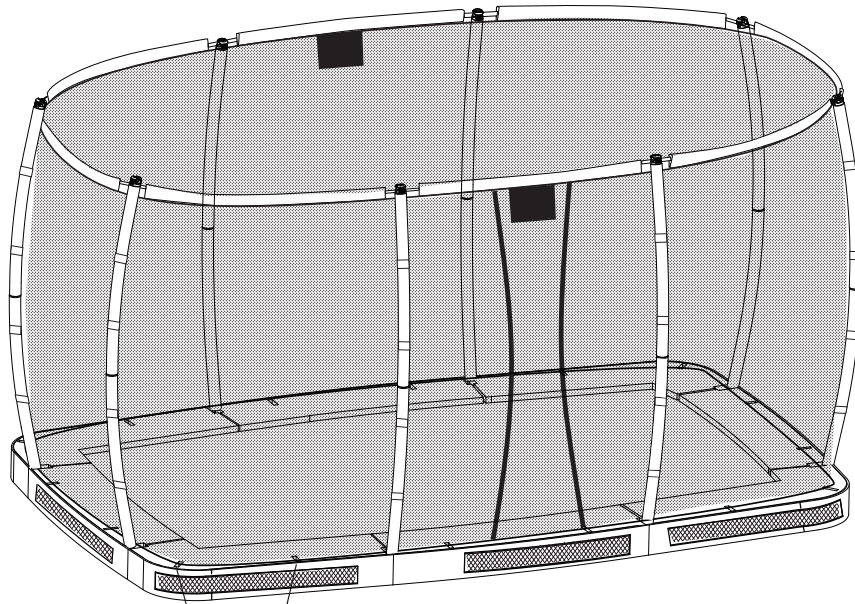

Trampoline

EXIT Allure Inground 214x366

25

23