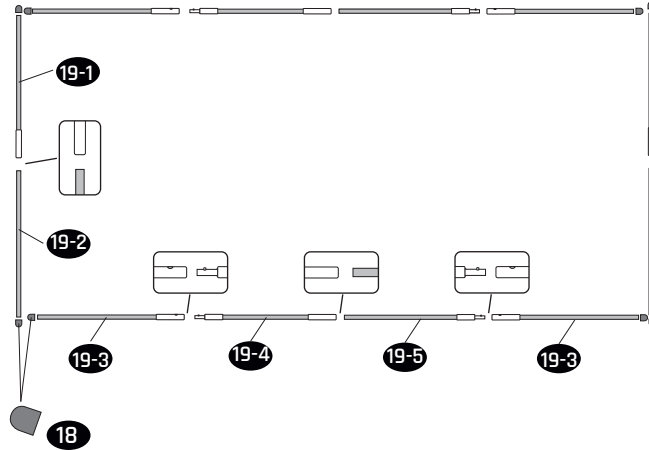

Trampoline

EXIT Allure Inground 214x366

Premium Safetynet

18

SI40251 **8X**

19

B0106000944 **1X**

20

B8002000399 **8X**

21

B8002000400 **8X**

22

SP52372 **8X**

23

FH26177 **24X**

24

B0107000360 **10X**

25