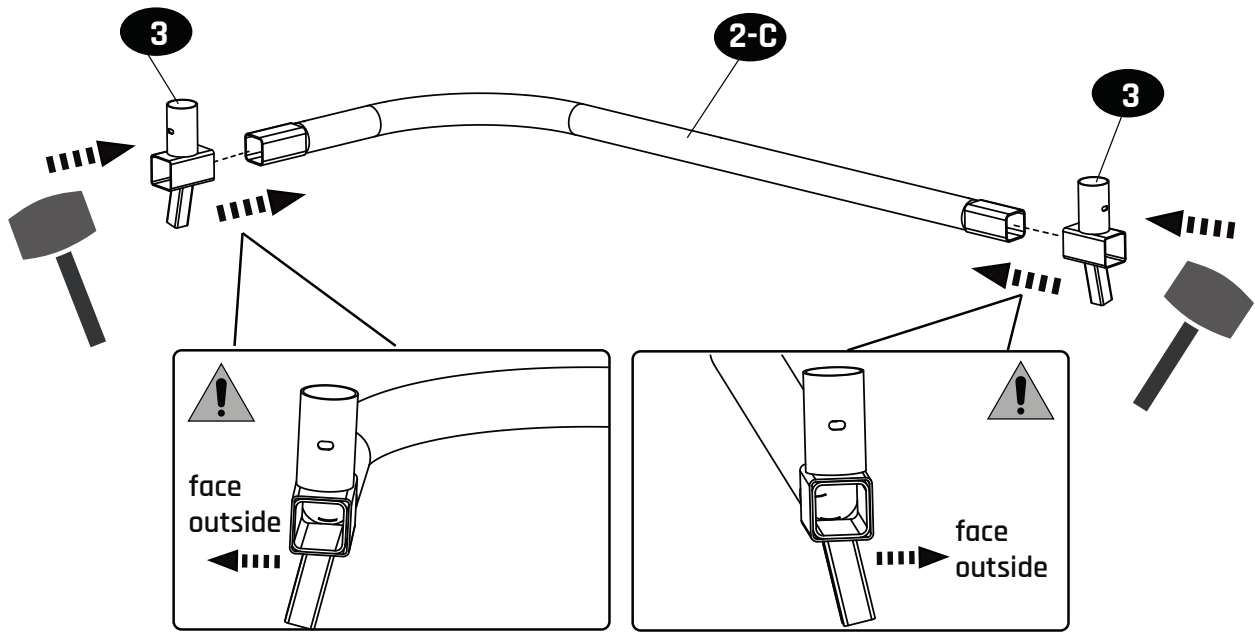

Size	Classic	Premium	Qty.
7x12ft	FP62175	FP62165	1X

B8001003826

Tools required

- Tape Measure
- Cord min. 5 meter long

1

Trampoline

EXIT Allure Inground 214x366

4