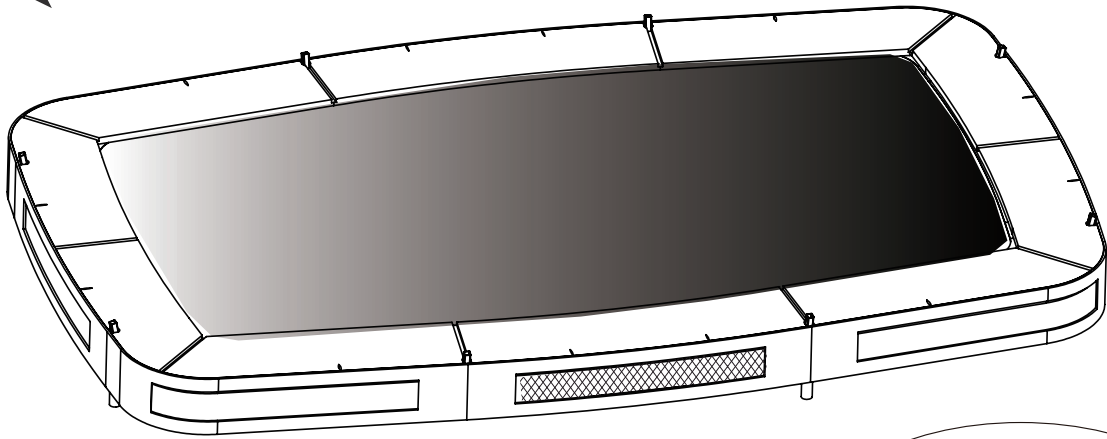

15

16

Trampoline

EXIT Allure Inground 214x366

17

Trampoline

EXIT Allure Inground 214x366

Premium
safety net