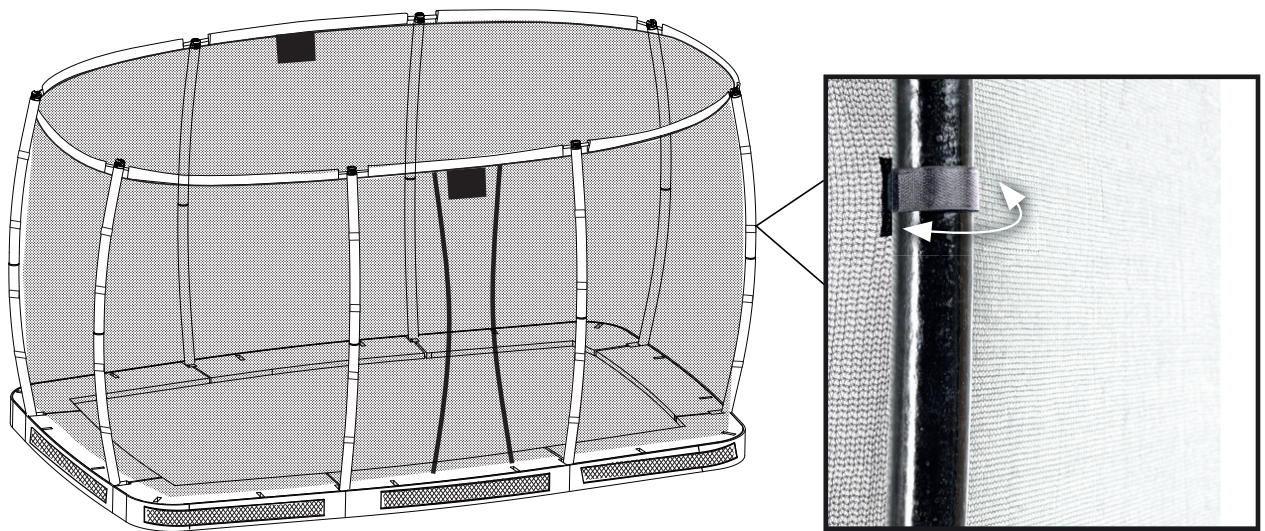

EXIT Allure Inground 214x366

19

Trampoline

EXIT Allure Inground 214x366

21

22

23

24