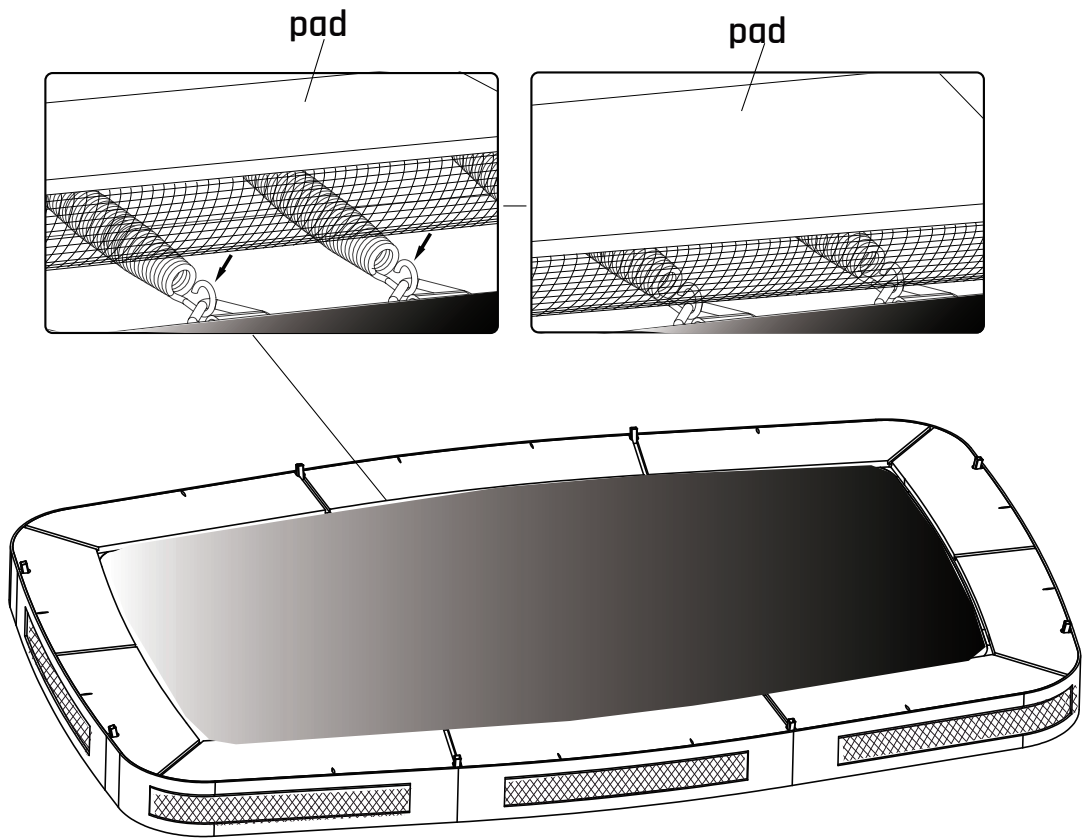

EXIT Allure Inground 214x366

10

11

12

Trampoline

EXIT Allure Inground 214x366

13

14