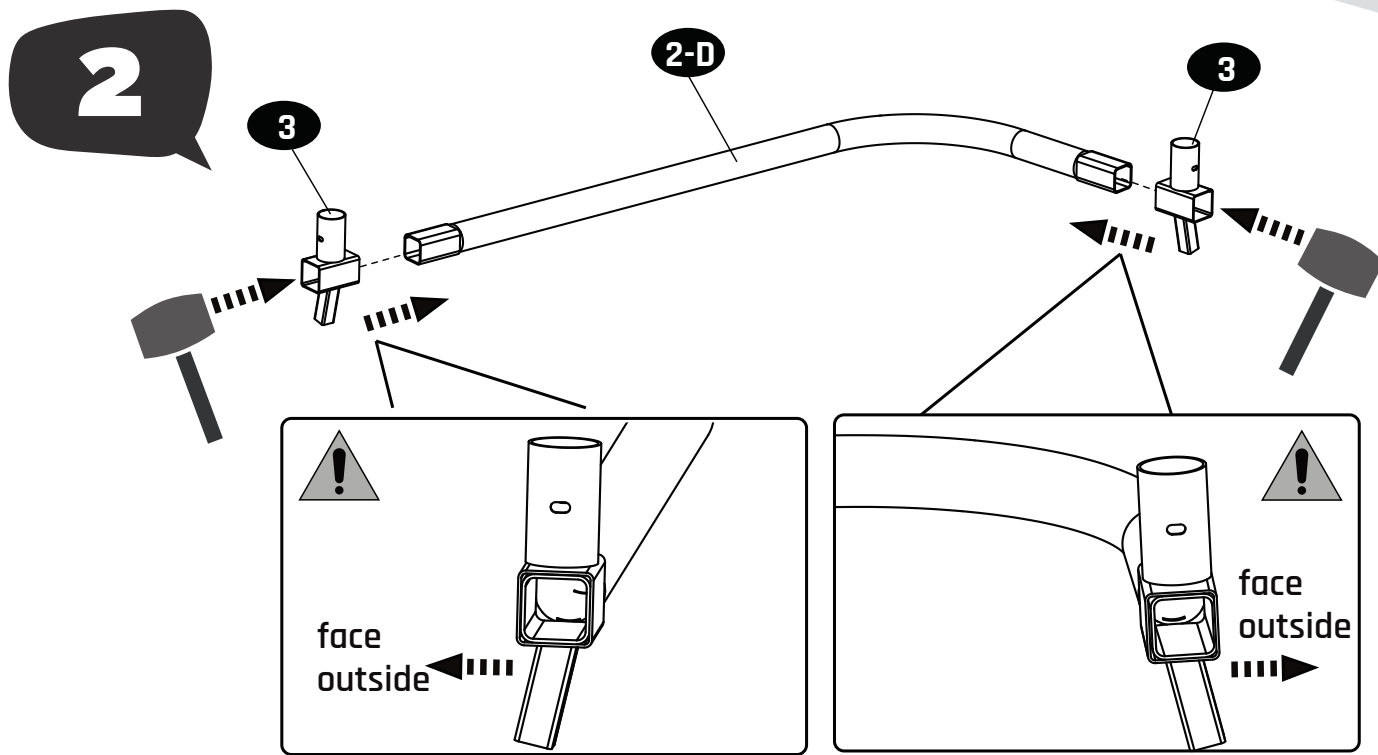

Size	Classic	Premium	Qty.
7x12ft	FP62175	FP62165	1X

B8001003826

Tools required

- Tape Measure
- Cord min. 5 meter long

1

Trampoline

EXIT Allure Inground 214x366

4