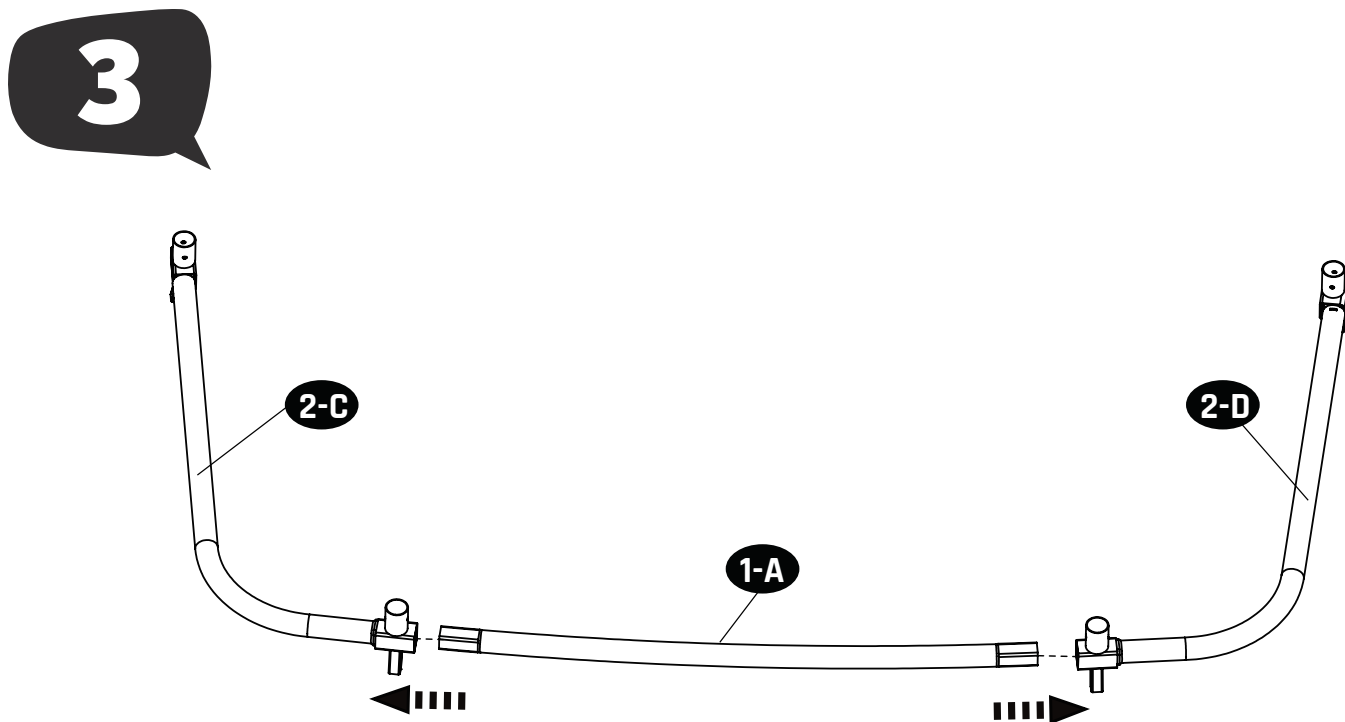

Size	Classic	Premium	Qty.
7x12ft	FP62175	FP62165	1X

B8001003826

Tools required

- Tape Measure
- Cord min. 5 meter long

1

Trampoline

EXIT Allure Inground 214x366

4