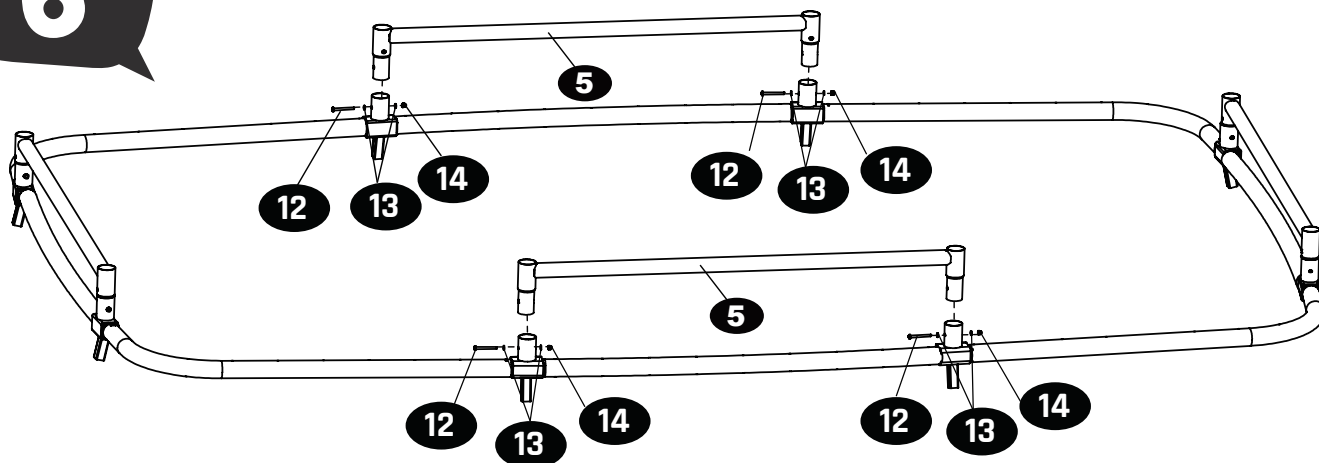

Size	Classic	Premium	Qty.
7x12ft	FP62175	FP62165	1X

B8001003826

Tools required

- Tape Measure
- Cord min. 5 meter long

1

Trampoline

EXIT Allure Inground 214x366

4

5

Trampoline

EXIT Allure Inground 214x366

6

7

8

9

Trampoline

EXIT Allure Inground 214x366

10

11

12

Trampoline

EXIT Allure Inground 214x366

13

14