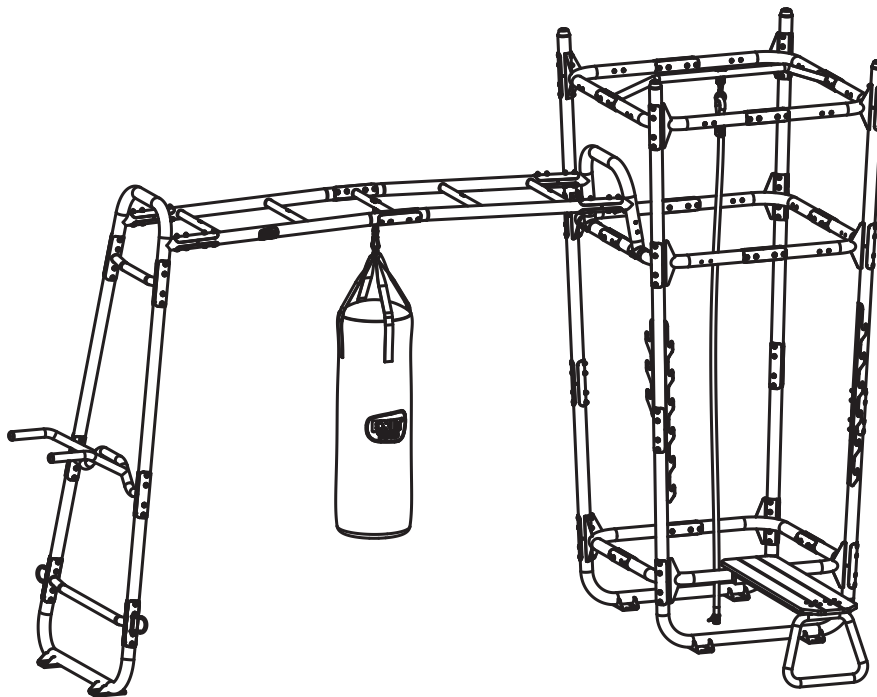

# GetSet

EXIT GetSet PS510

 **WARNING**  
CHOKING HAZARD  
small parts  
Adult assembly required  
retain for future reference

**02**

**48**

**10**

**54**

**32**