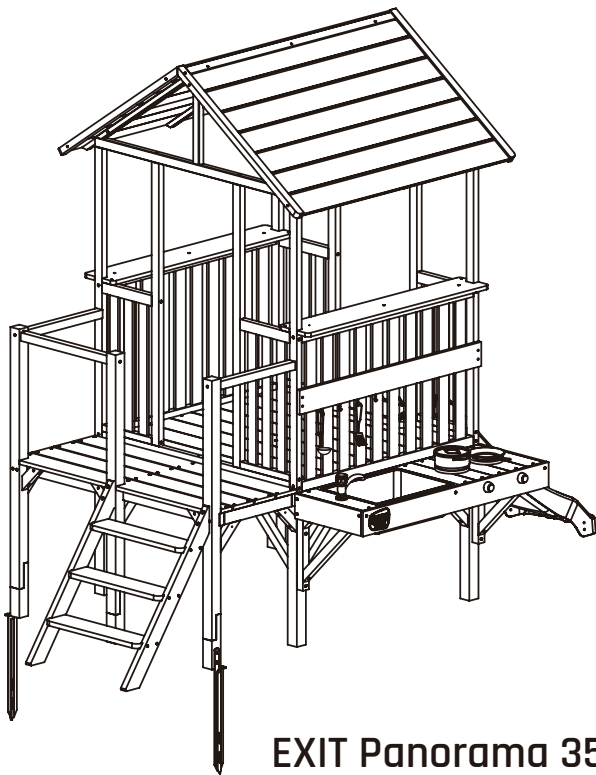

# Playhouse

EXIT Panorama 350 / 550

EXIT Panorama 350 Playhouse Natural

50.52.03.50

(P1-P18)

EXIT Panorama 550 Playhouse Natural

50.52.05.50

(P19-P36)

**EXIT Panorama 350 Playhouse Natural**  
50.52.03.50

**EXIT Panorama 100**  
**Playhouse Natural**  
50.52.01.00

**EXIT Frame 300**  
50.90.03.00

**EXIT Yuki Balcony**  
**Frame 350 / 550**  
50.90.54.00