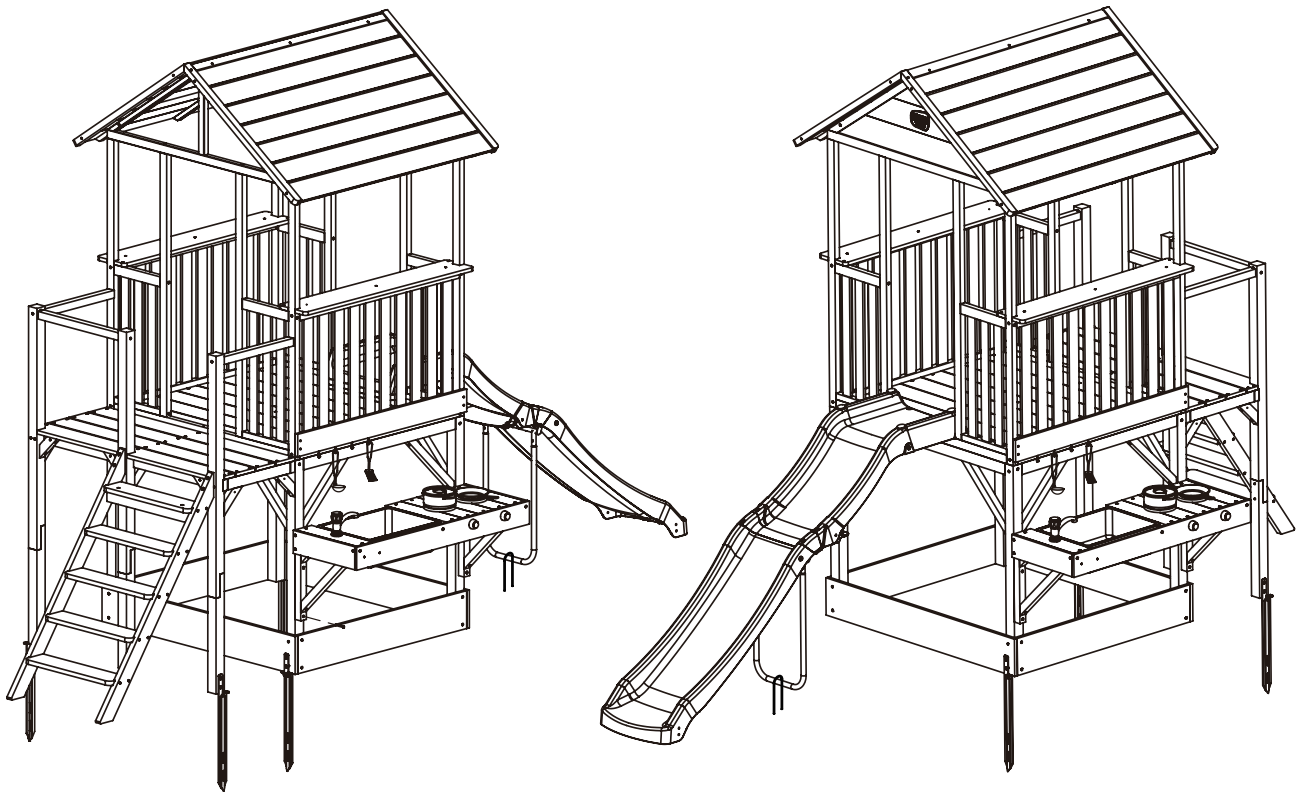

# Playhouse

EXIT Panorama 350 / 550

EXIT Yummy 50 Mud Kitchen  
51.10.00.00

EXIT Panorama 350 Playhouse Natural  
50.52.03.50

**EXIT Panorama 550 Playhouse Natural**  
**50.52.05.50**

**EXIT Panorama 100**  
**Playhouse Natural**  
**50.52.01.00**

**EXIT Frame 500**  
**50.90.05.00**

**EXIT Yuki Balcony**  
**Frame 350 / 550**  
**50.90.54.00**

**EXIT Yummy 50 Mud Kitchen**  
**51.10.00.00**