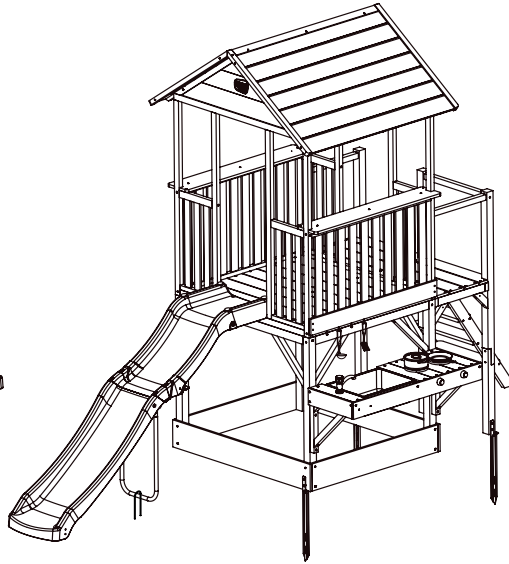

# Playhouse

EXIT Panorama 350 / 550

EXIT Panorama 350 Playhouse Natural

50.52.03.50

(P1-P18)

EXIT Panorama 550 Playhouse Natural

50.52.05.50

(P19-P36)

**EXIT Panorama 350 Playhouse Natural**  
50.52.03.50

**EXIT Panorama 100**  
**Playhouse Natural**  
50.52.01.00

**EXIT Frame 300**  
50.90.03.00

**EXIT Yuki Balcony**  
**Frame 350 / 550**  
50.90.54.00