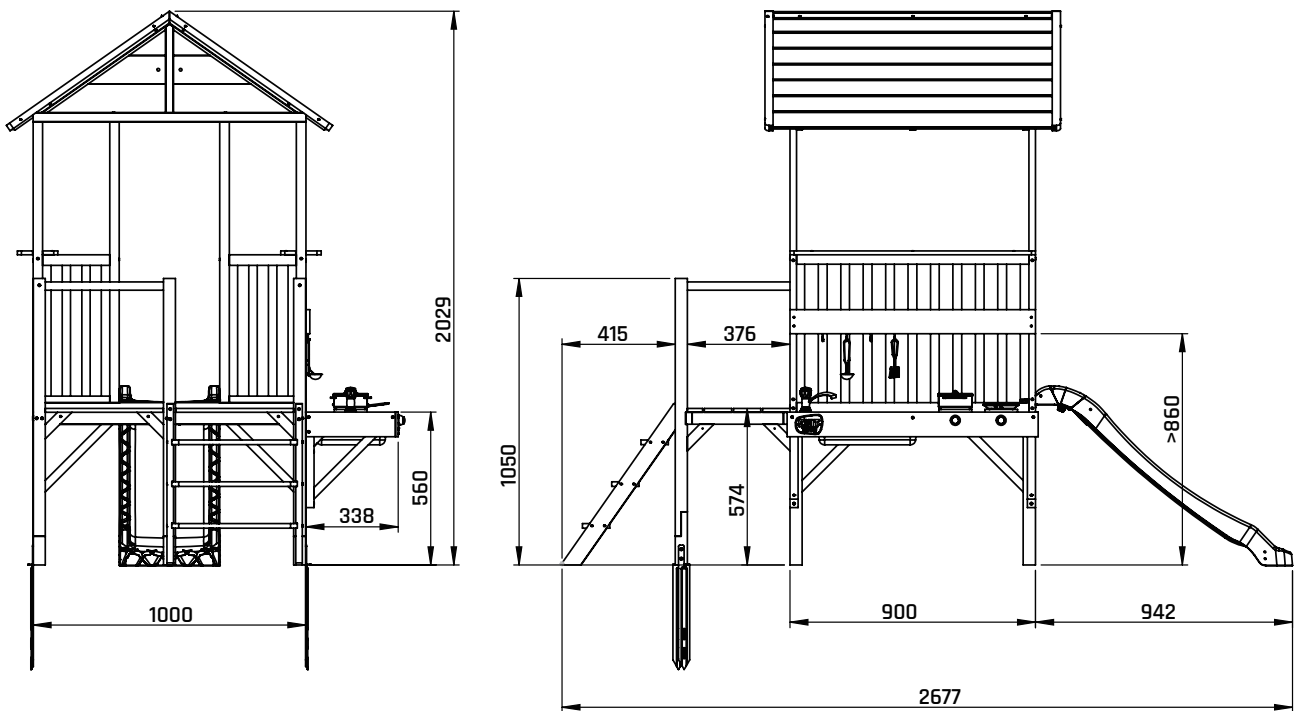

**EXIT Panorama 350 Playhouse Natural**  
50.52.03.50

**EXIT Panorama 100**  
**Playhouse Natural**  
50.52.01.00

**EXIT Frame 300**  
50.90.03.00

**EXIT Yuki Balcony**  
**Frame 350 / 550**  
50.90.54.00

# Playhouse

EXIT Panorama 350 / 550

EXIT Panorama 350 Playhouse Natural  
50.52.03.50

Unit:mm

User manual  
inside

**EXIT Panorama Balcony Frame 350 / 550**

**50.90.52.00**

1 68.75.63.01 1x