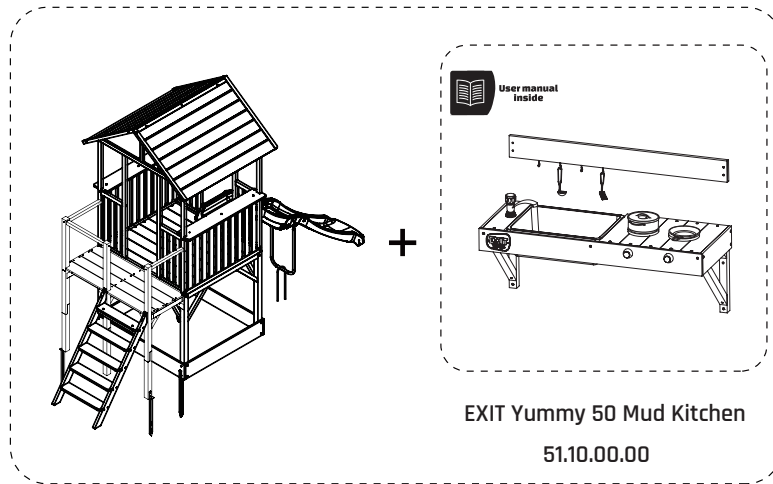

**5**

6

EXIT Panorama 500  
Playhouse Natural  
50.52.05.00

EXIT Panorama 100  
Playhouse Natural  
50.52.01.00

EXIT Frame 500  
50.90.05.00

**7**

16

8

19  
3.5x35 24x

**9**

10

**11**

12

# Playhouse

EXIT Panorama 350 / 550

EXIT Panorama 550 Playhouse Natural  
50.52.05.50

[www.exittoys.com](http://www.exittoys.com)

**Contact Information:**

Dutch Toys Group B.V.  
Edisonstraat 83  
7006 RB Doetinchem, The Netherlands