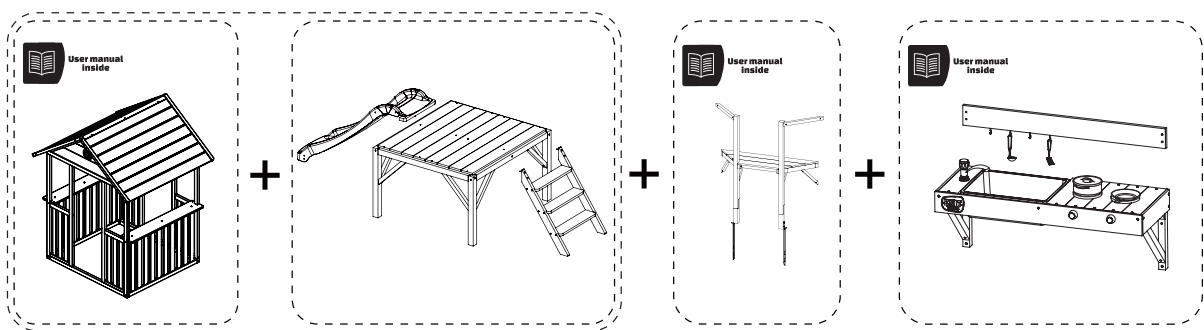

# Playhouse

EXIT Panorama 350 / 550

EXIT Panorama 350 Playhouse Natural

50.52.03.50

(P1-P18)

EXIT Panorama 550 Playhouse Natural

50.52.05.50

(P19-P36)

**EXIT Panorama 350 Playhouse Natural**  
50.52.03.50

**EXIT Panorama 100**  
**Playhouse Natural**  
50.52.01.00

**EXIT Frame 300**  
50.90.03.00

**EXIT Yuki Balcony**  
**Frame 350 / 550**  
50.90.54.00