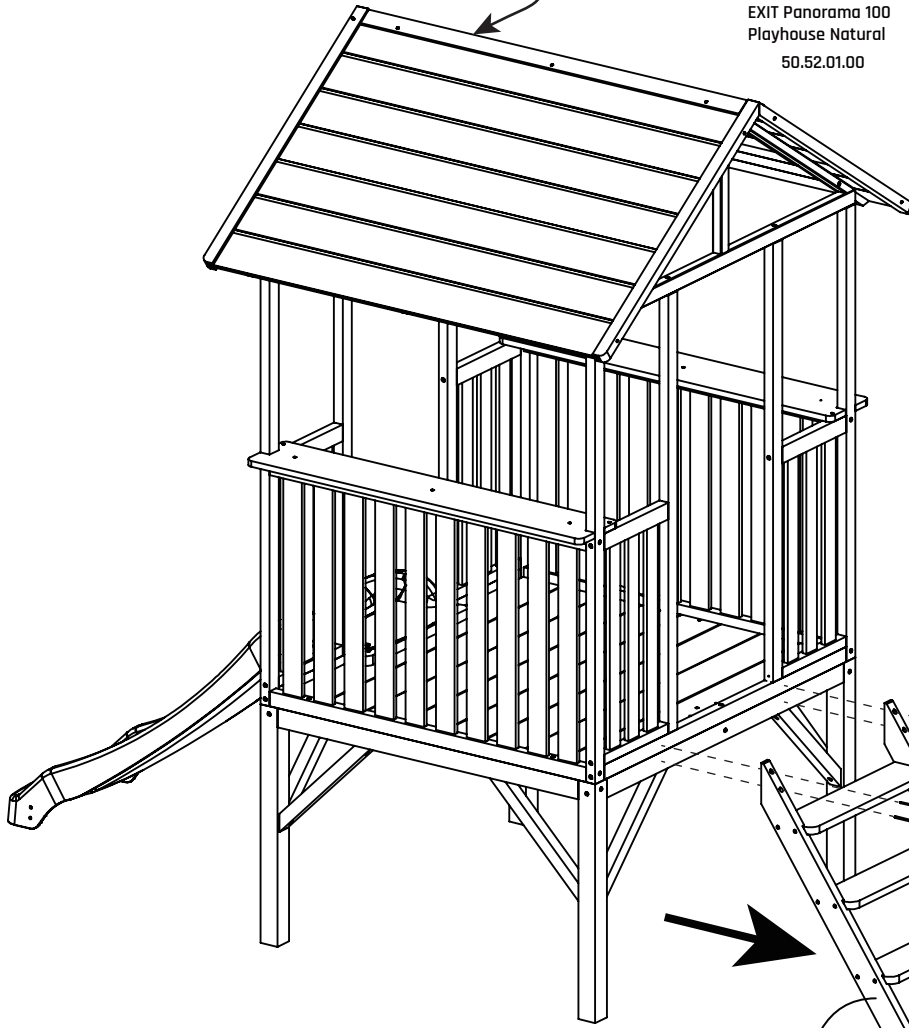

# Playhouse

EXIT Panorama 350 / 550

6

EXIT Panorama 300  
Playhouse Natural  
50.52.03.00

EXIT Panorama 100  
Playhouse Natural  
50.52.01.00

EXIT Frame 300  
50.90.03.00

14

  
φ3x35 2x