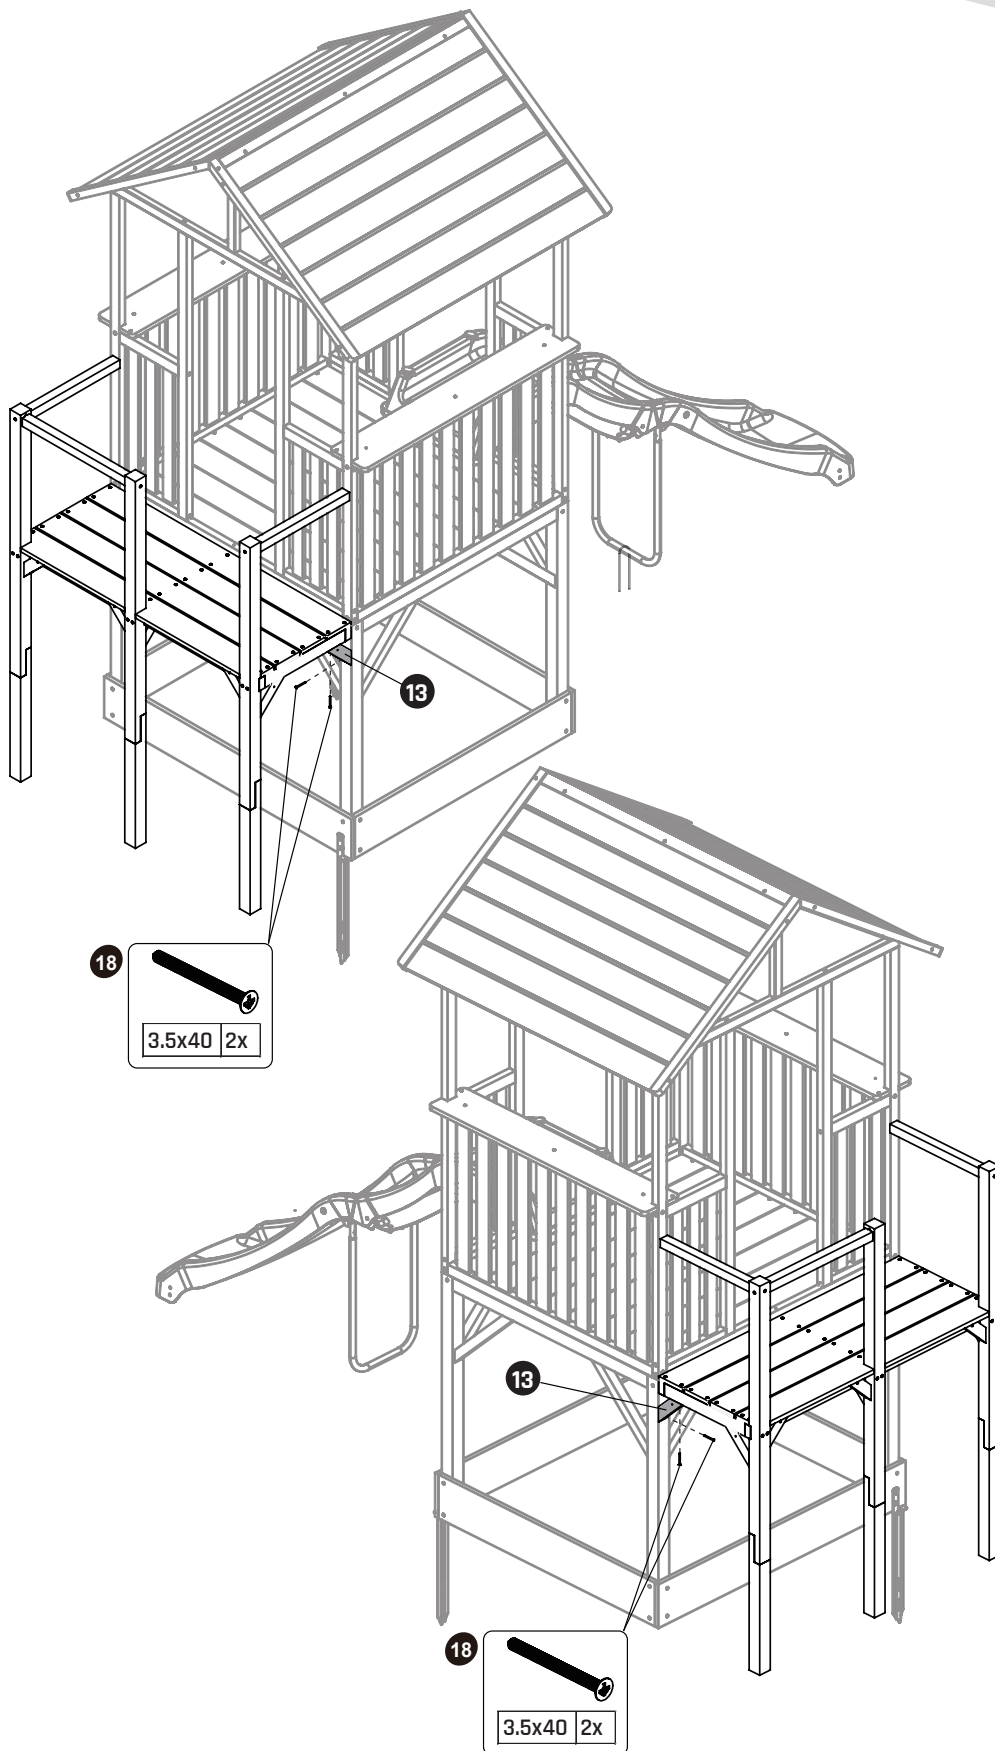

**5**

6

EXIT Panorama 500  
Playhouse Natural  
50.52.05.00

EXIT Panorama 100  
Playhouse Natural  
50.52.01.00

EXIT Frame 500  
50.90.05.00

**7**

16

8

19  
3.5x35 24x

**9**

10

**11**

12