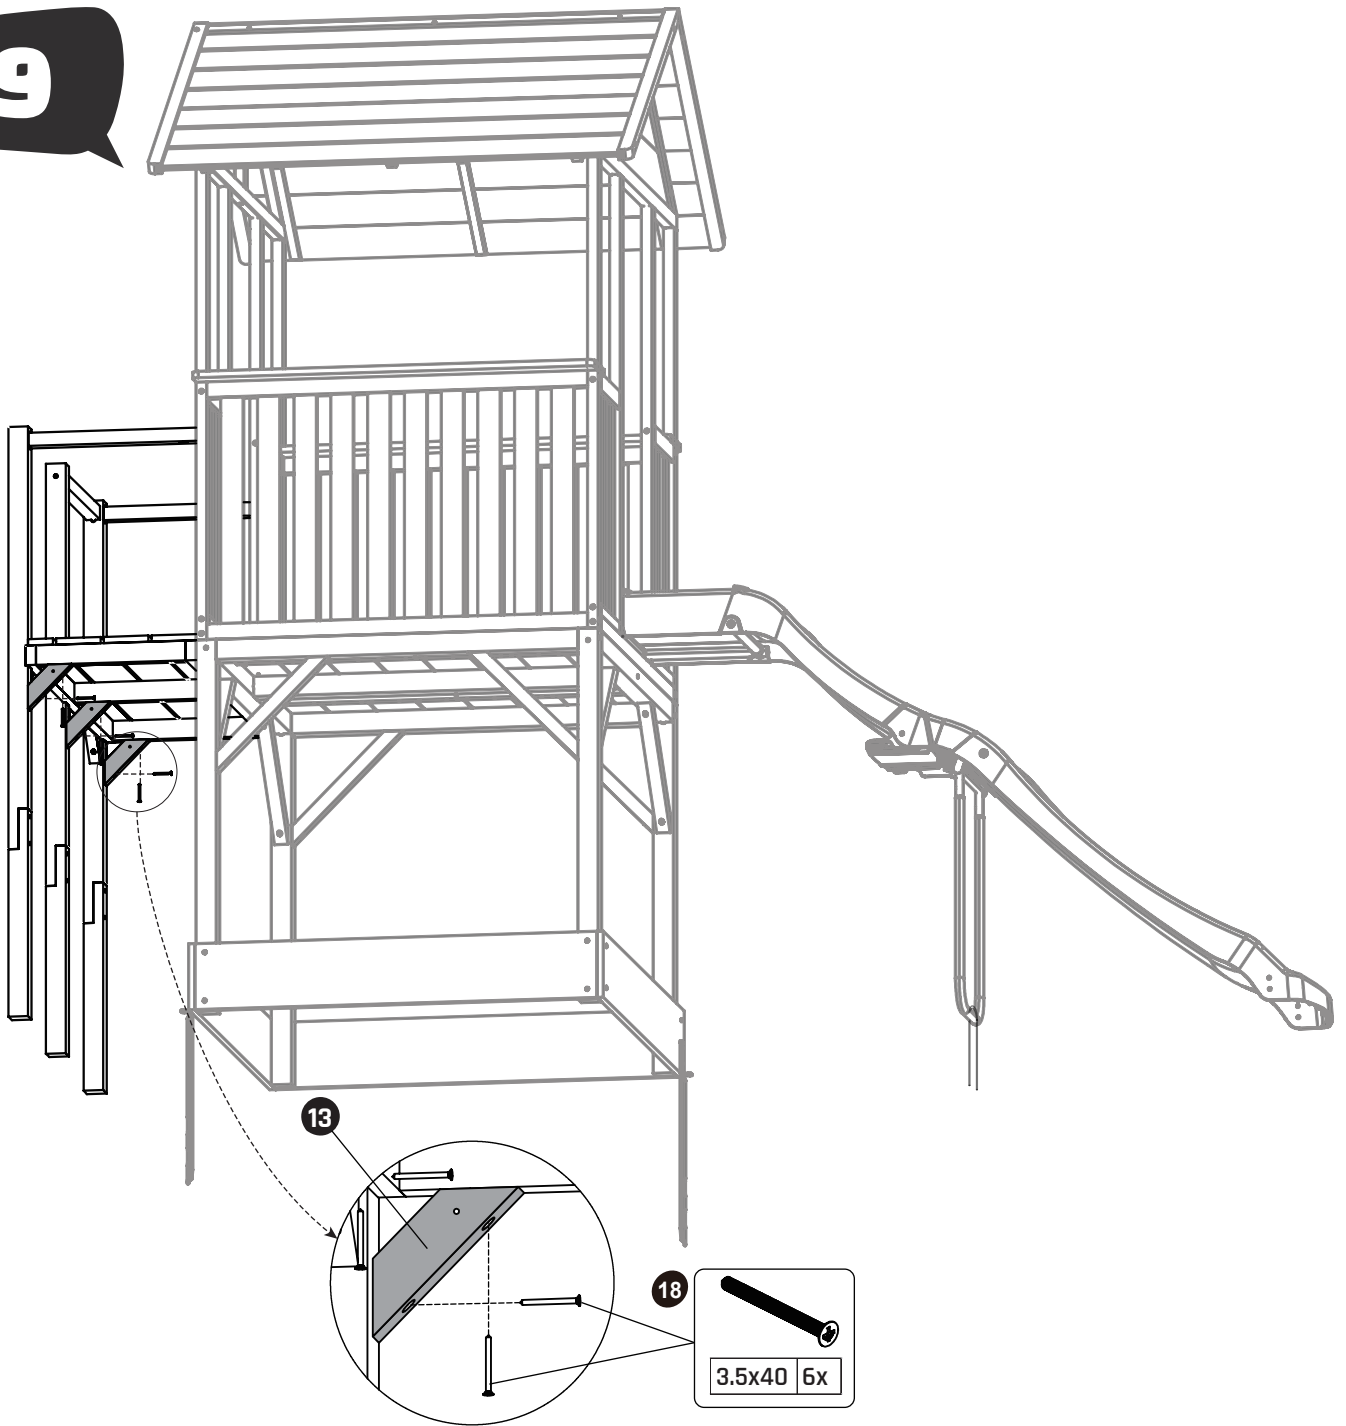

**5**

6

EXIT Panorama 500  
Playhouse Natural  
50.52.05.00

EXIT Panorama 100  
Playhouse Natural  
50.52.01.00

EXIT Frame 500  
50.90.05.00

**7**

16

8

19  
3.5x35 24x

**9**

10

**11**

12