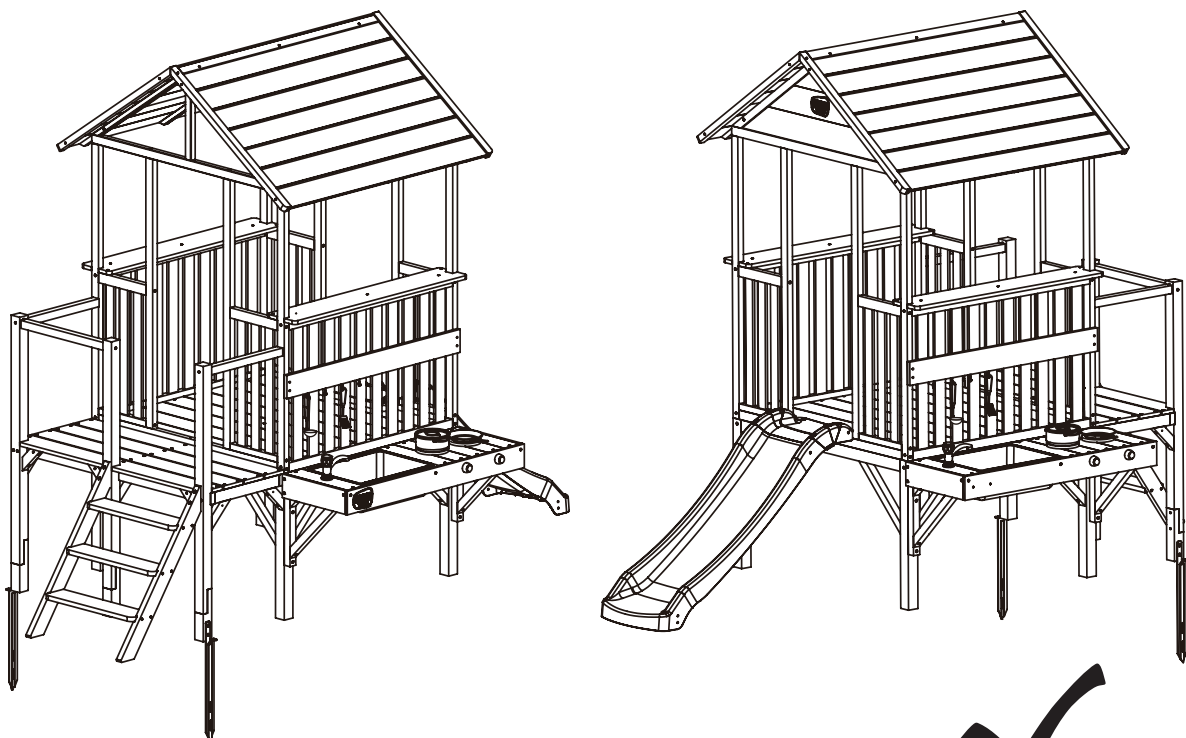

# Playhouse

EXIT Panorama 350 / 550

EXIT Yummy 50 Mud Kitchen  
51.10.00.00

EXIT Panorama 350 Playhouse Natural  
50.52.03.50

**EXIT Panorama 550 Playhouse Natural**  
**50.52.05.50**

**EXIT Panorama 100**  
**Playhouse Natural**  
**50.52.01.00**