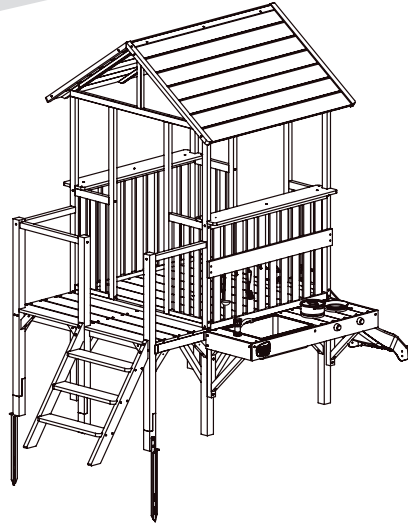

# Playhouse

EXIT Panorama 350 / 550

EXIT Panorama 350 Playhouse Natural

50.52.03.50

(P1-P18)

EXIT Panorama 550 Playhouse Natural

50.52.05.50

(P19-P36)

**EXIT Panorama 350 Playhouse Natural**  
50.52.03.50

**EXIT Panorama 100**  
**Playhouse Natural**  
50.52.01.00

**EXIT Frame 300**  
50.90.03.00

**EXIT Yuki Balcony**  
**Frame 350 / 550**  
50.90.54.00