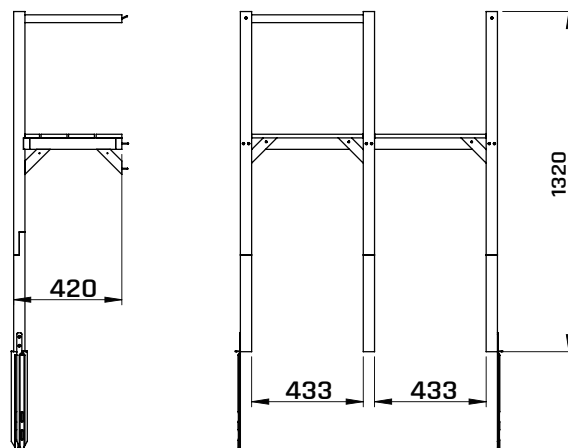

# Playhouse

EXIT Panorama 350 / 550

EXIT Panorama 550 Playhouse Natural  
50.52.05.50

Unit:mm

**EXIT Panorama Balcony Frame 350 / 550**

**50.90.52.00**

1 68.75.63.01 1x

2 68.75.63.02 1x