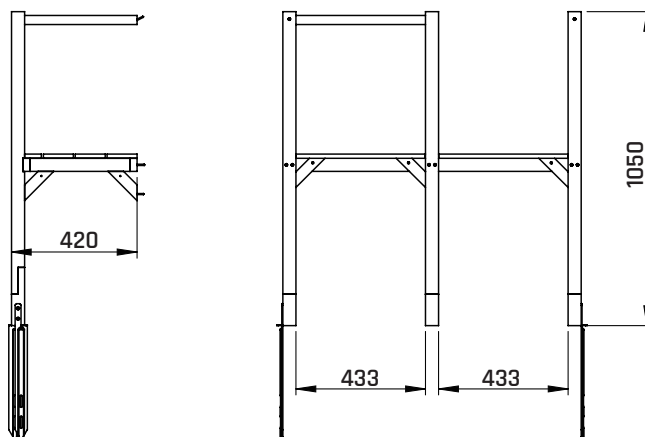

# Playhouse

EXIT Panorama 350 / 550

EXIT Panorama 350 Playhouse Natural  
50.52.03.50

Unit:mm

User manual  
inside

**EXIT Panorama Balcony Frame 350 / 550**

**50.90.52.00**

1 68.75.63.01 1x