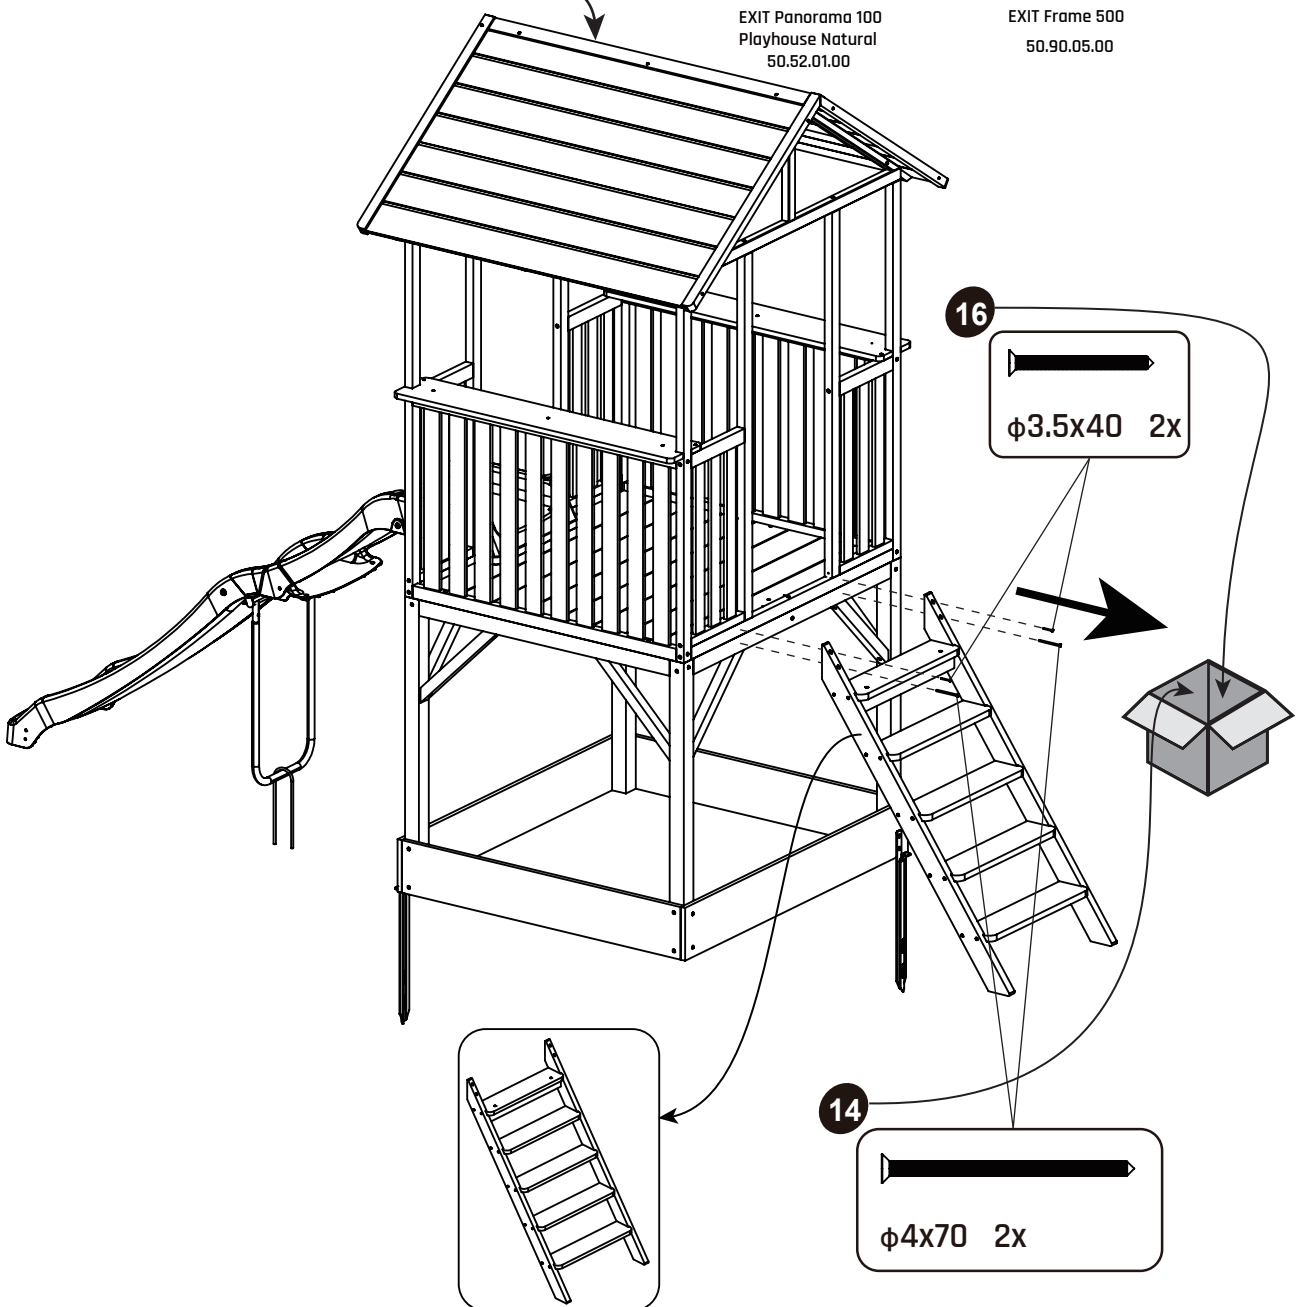

**5**

6

EXIT Panorama 500  
Playhouse Natural  
50.52.05.00

EXIT Panorama 100  
Playhouse Natural  
50.52.01.00

EXIT Frame 500  
50.90.05.00

**7**

16

8

# Playhouse

EXIT Panorama 350 / 550

EXIT Panorama 550 Playhouse Natural  
50.52.05.50

[www.exittoys.com](http://www.exittoys.com)

**Contact Information:**

Dutch Toys Group B.V.  
Edisonstraat 83  
7006 RB Doetinchem, The Netherlands