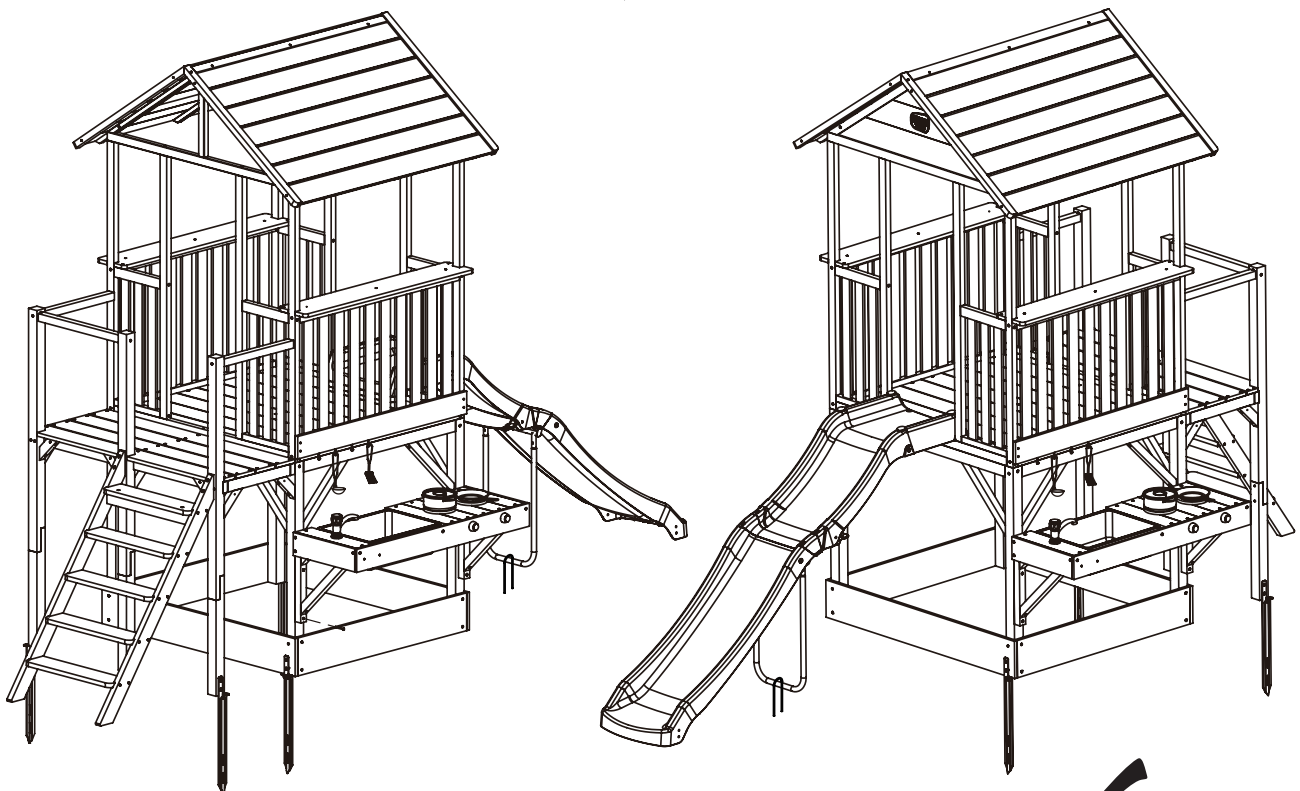

**5**

6

EXIT Panorama 500  
Playhouse Natural  
50.52.05.00

EXIT Panorama 100  
Playhouse Natural  
50.52.01.00

EXIT Frame 500  
50.90.05.00

**7**

16

8

# Playhouse

EXIT Panorama 350 / 550

EXIT Panorama 550 Playhouse Natural  
50.52.05.50

[www.exittoys.com](http://www.exittoys.com)

**Contact Information:**

Dutch Toys Group B.V.  
Edisonstraat 83  
7006 RB Doetinchem, The Netherlands