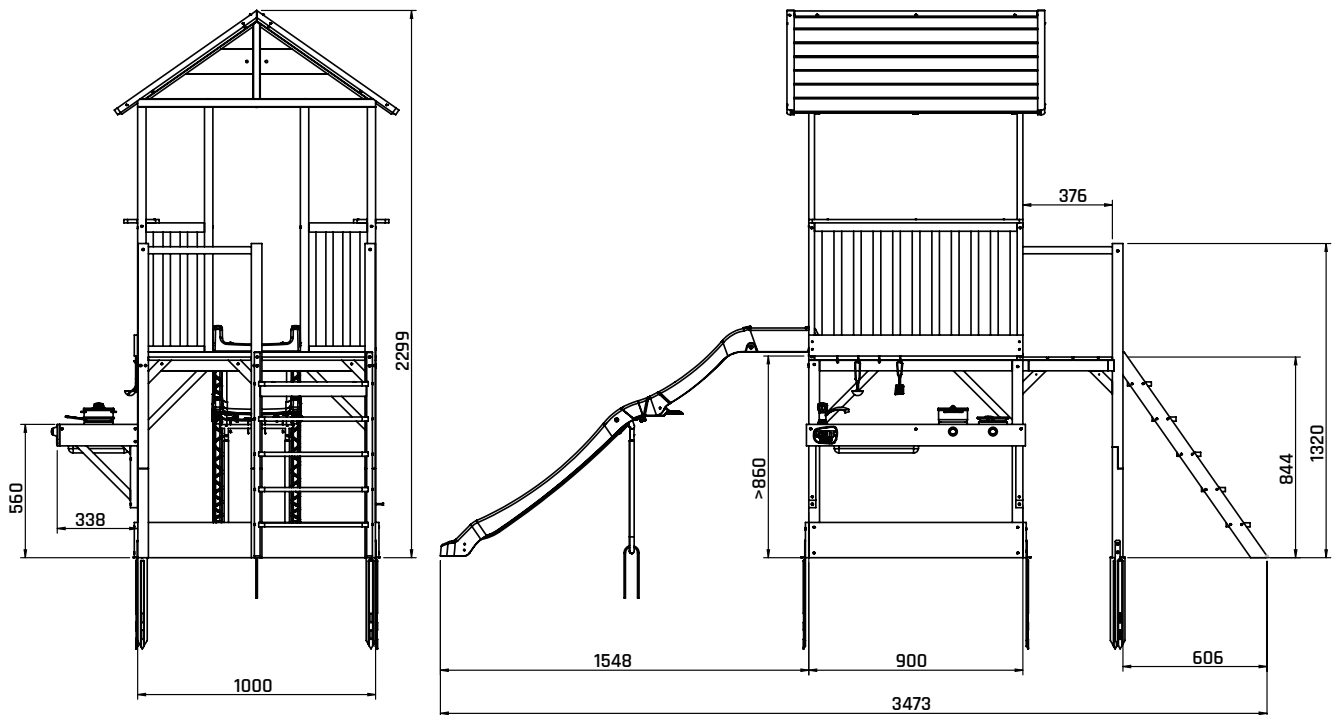

**EXIT Frame 500**  
**50.90.05.00**

**EXIT Yuki Balcony**  
**Frame 350 / 550**  
**50.90.54.00**

**EXIT Yummy 50 Mud Kitchen**  
**51.10.00.00**

# Playhouse

EXIT Panorama 350 / 550

EXIT Panorama 550 Playhouse Natural  
50.52.05.50

Unit:mm

**EXIT Panorama Balcony Frame 350 / 550**

**50.90.52.00**

1 68.75.63.01 1x

2 68.75.63.02 1x