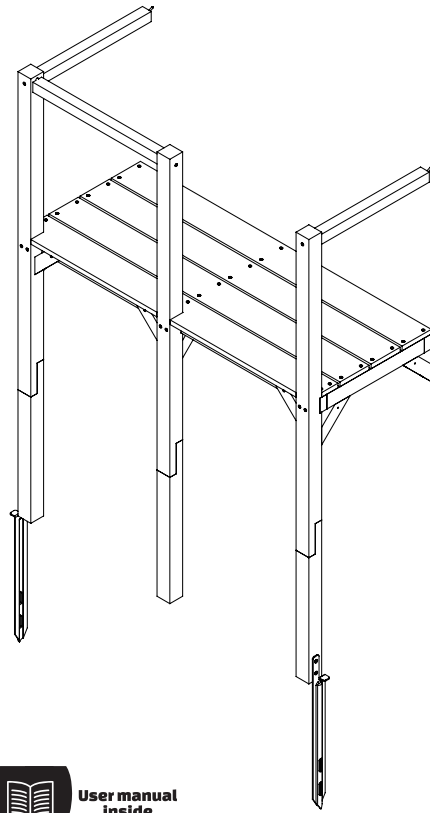

EXIT Panorama Balcony Frame 350 / 550

50.90.52.00