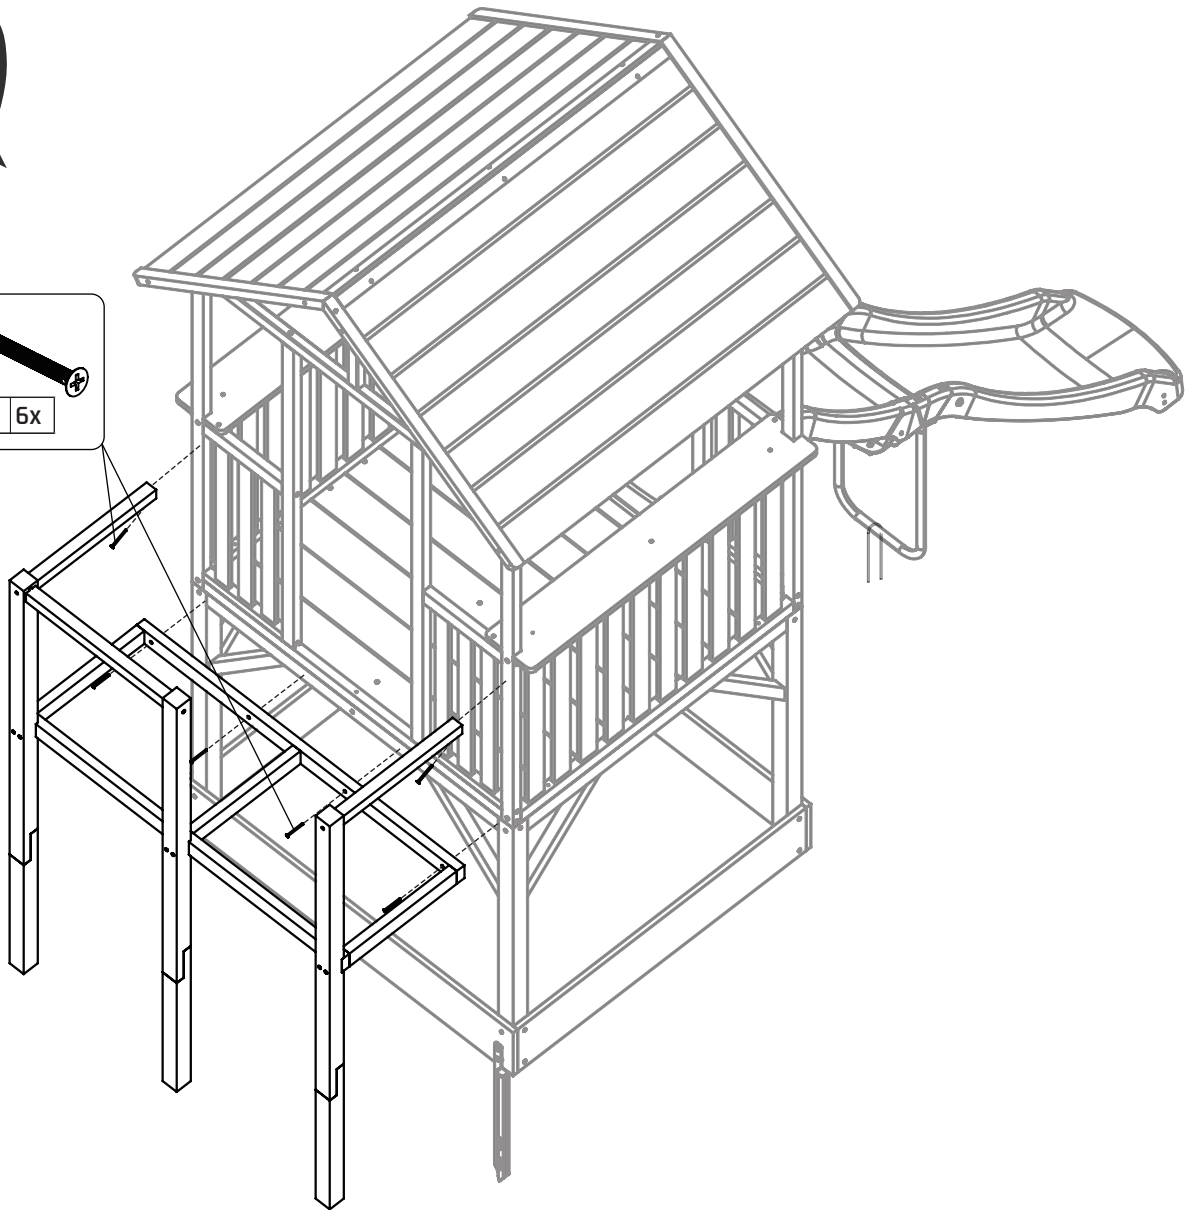

**5**

6

EXIT Panorama 500  
Playhouse Natural  
50.52.05.00

EXIT Panorama 100  
Playhouse Natural  
50.52.01.00

EXIT Frame 500  
50.90.05.00

**7**

16

8

19  
3.5x35 24x

**9**

10

**11**

12