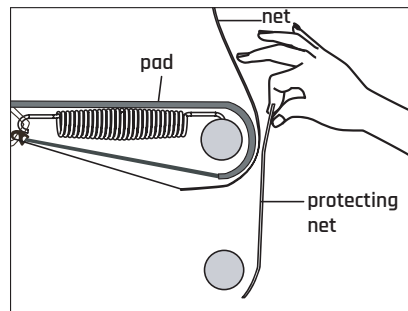

Tools required

- Tape Measure
- Cord min. 5 meter long

Trampoline

EXIT Silhouette Inground

Ø183/Ø244/Ø305/Ø366/Ø427

1

2

3

Trampoline

EXIT Silhouette Inground

ø183/ø244/ø305/ø366/ø427

4

The first hole

For 6-10ft

For 12-14ft

5

Trampoline

EXIT Silhouette Inground

Ø183/Ø244/Ø305/Ø366/Ø427

7

Trampoline

EXIT Silhouette Inground

Ø183/Ø244/Ø305/Ø366/Ø427

8

6ft-8ft-10ft x6
12ft-14ft x8

9

Trampoline

EXIT Silhouette Inground

Ø183/Ø244/Ø305/Ø366/Ø427

10

11

1