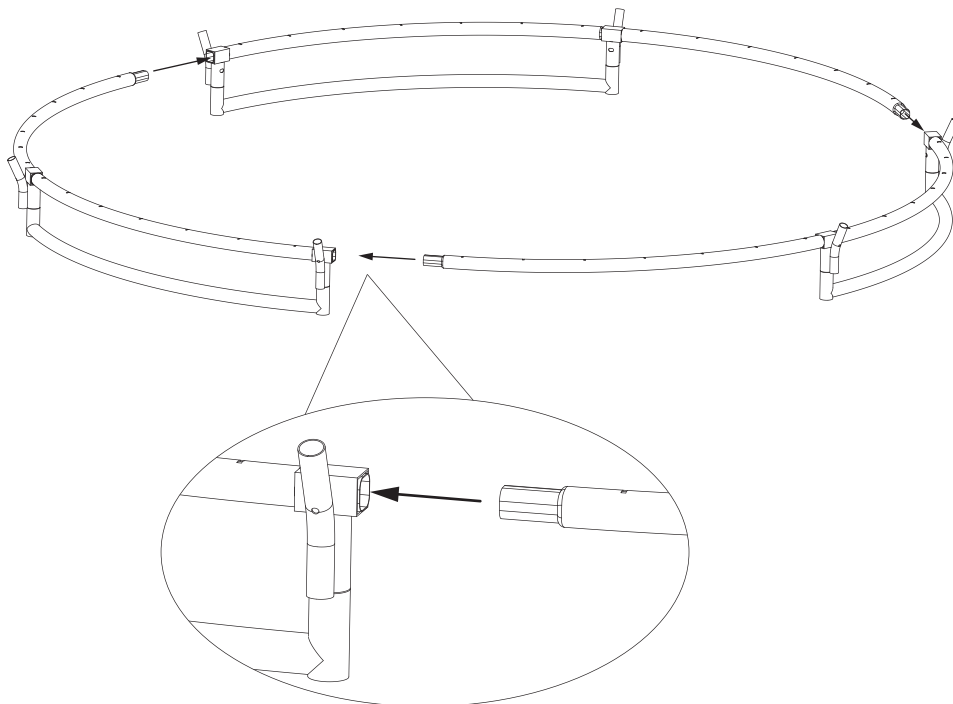

Tools required

- Tape Measure
- Cord min. 5 meter long

Trampoline

EXIT Silhouette Inground

Ø183/Ø244/Ø305/Ø366/Ø427

1

2

3

Trampoline

EXIT Silhouette Inground

ø183/ø244/ø305/ø366/ø427

4

The first hole

For 6-10ft

For 12-14ft

5