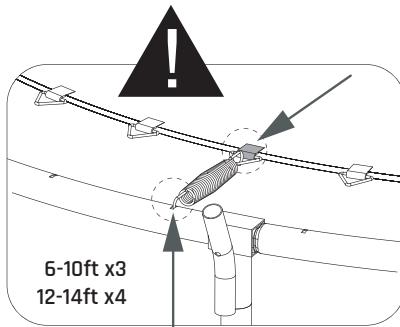

Trampoline

EXIT Silhouette Inground

ø183/ø244/ø305/ø366/ø427

4

The first hole