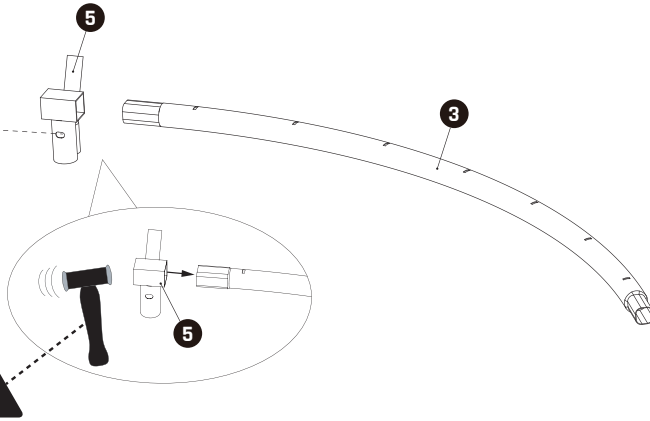

Tools required

- Tape Measure
- Cord min. 5 meter long

Trampoline

EXIT Silhouette Inground

Ø183/Ø244/Ø305/Ø366/Ø427

1

2

3

Trampoline

EXIT Silhouette Inground

ø183/ø244/ø305/ø366/ø427

4

The first hole

For 6-10ft

For 12-14ft

5