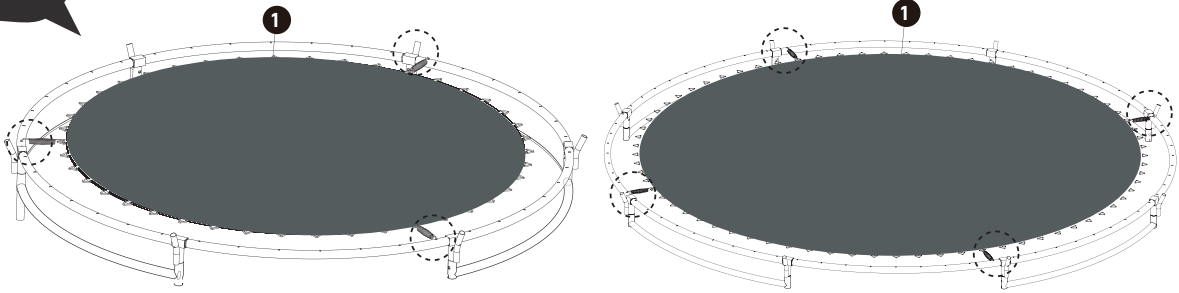

Tools required

- Tape Measure
- Cord min. 5 meter long

Trampoline

EXIT Silhouette Inground

Ø183/Ø244/Ø305/Ø366/Ø427

1

2

3

Trampoline

EXIT Silhouette Inground

ø183/ø244/ø305/ø366/ø427

4

The first hole

For 6-10ft

For 12-14ft

5