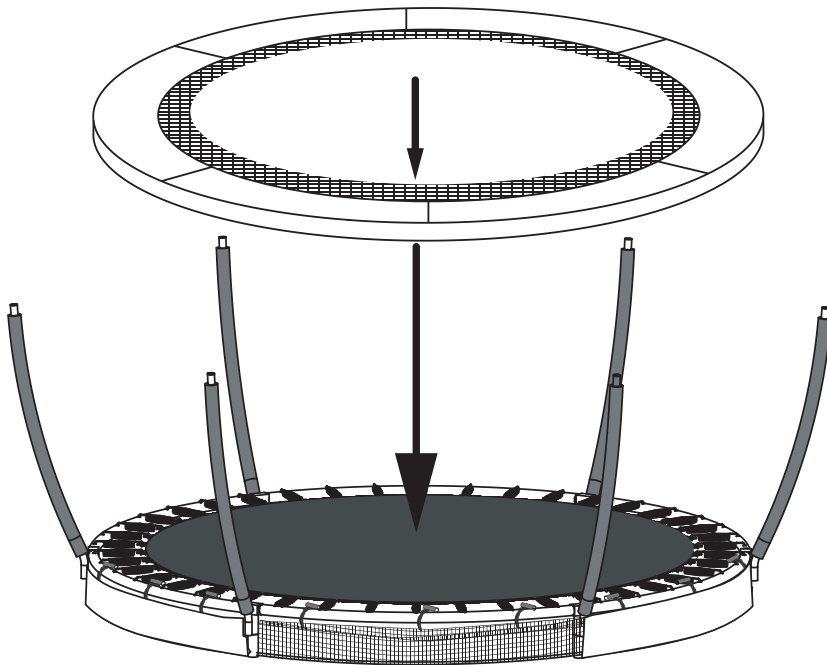

Tools required

- Tape Measure
- Cord min. 5 meter long

Trampoline

EXIT Silhouette Inground

Ø183/Ø244/Ø305/Ø366/Ø427

1

2

3

Trampoline

EXIT Silhouette Inground

ø183/ø244/ø305/ø366/ø427

4

The first hole

For 6-10ft

For 12-14ft

5

Trampoline

EXIT Silhouette Inground

Ø183/Ø244/Ø305/Ø366/Ø427

7

Trampoline

EXIT Silhouette Inground

Ø183/Ø244/Ø305/Ø366/Ø427

8