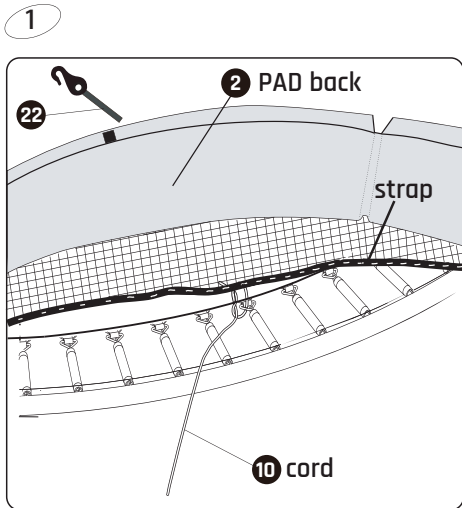

Tools required

- Tape Measure
- Cord min. 5 meter long

Trampoline

EXIT Silhouette Inground

Ø183/Ø244/Ø305/Ø366/Ø427

1

2

3

Trampoline

EXIT Silhouette Inground

ø183/ø244/ø305/ø366/ø427

4

The first hole

For 6-10ft

For 12-14ft

5

Trampoline

EXIT Silhouette Inground

Ø183/Ø244/Ø305/Ø366/Ø427

7

Trampoline

EXIT Silhouette Inground

Ø183/Ø244/Ø305/Ø366/Ø427

8