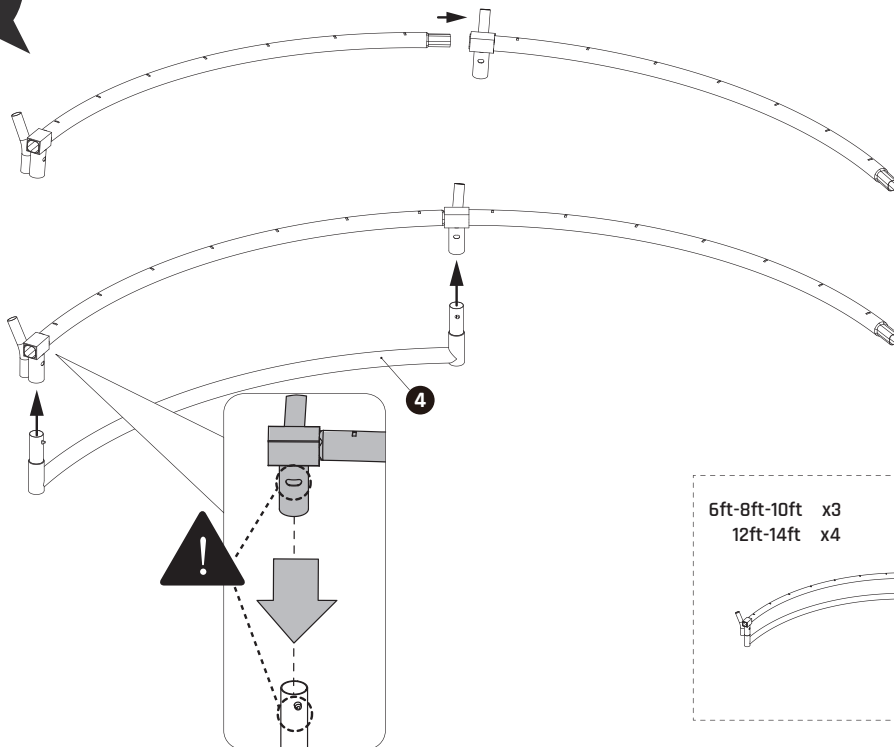

Tools required

- Tape Measure
- Cord min. 5 meter long

Trampoline

EXIT Silhouette Inground

Ø183/Ø244/Ø305/Ø366/Ø427

1

2

3

Trampoline

EXIT Silhouette Inground

ø183/ø244/ø305/ø366/ø427

4

The first hole

For 6-10ft

For 12-14ft

5