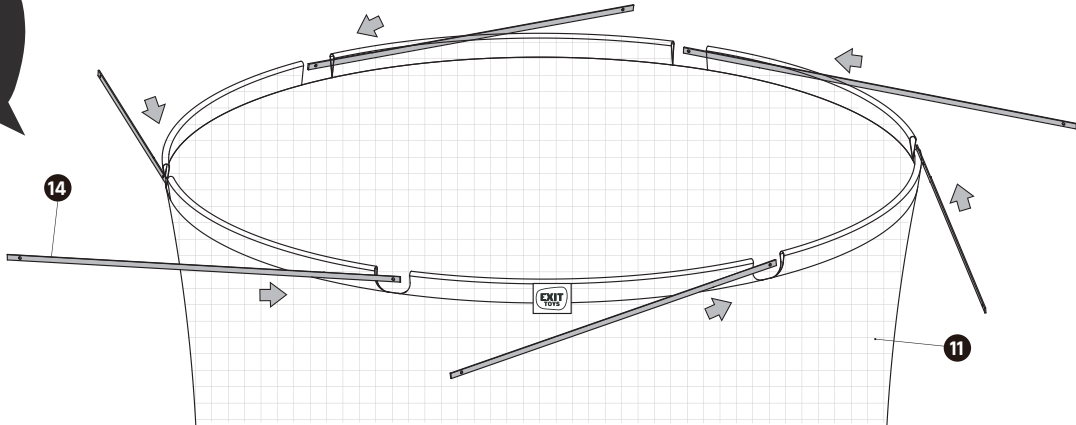

Tools required

- Tape Measure
- Cord min. 5 meter long

Trampoline

EXIT Silhouette Inground

Ø183/Ø244/Ø305/Ø366/Ø427

1

2

3

Trampoline

EXIT Silhouette Inground

ø183/ø244/ø305/ø366/ø427

4

The first hole

For 6-10ft

For 12-14ft

5

Trampoline

EXIT Silhouette Inground

Ø183/Ø244/Ø305/Ø366/Ø427

7

Trampoline

EXIT Silhouette Inground

Ø183/Ø244/Ø305/Ø366/Ø427

8

6ft-8ft-10ft x6
12ft-14ft x8

9

Trampoline

EXIT Silhouette Inground

Ø183/Ø244/Ø305/Ø366/Ø427

10

11

1