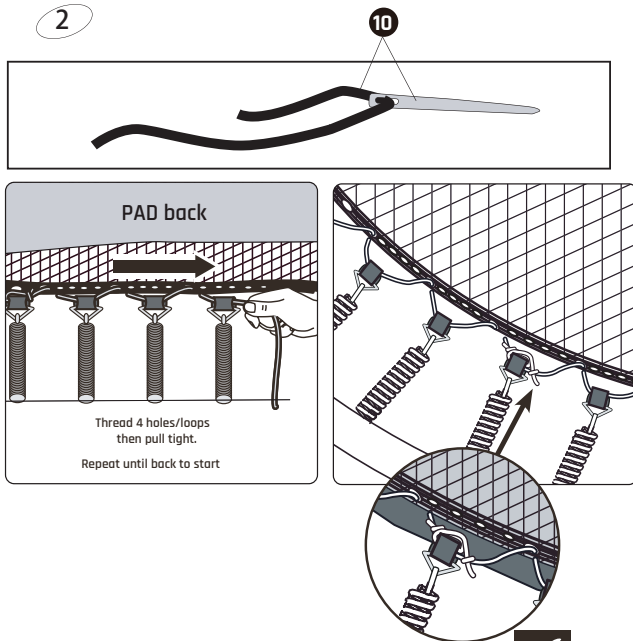

Tools required

- Tape Measure
- Cord min. 5 meter long

Trampoline

EXIT Silhouette Inground

Ø183/Ø244/Ø305/Ø366/Ø427

1

2

3

Trampoline

EXIT Silhouette Inground

ø183/ø244/ø305/ø366/ø427

4

The first hole

For 6-10ft

For 12-14ft

5

Trampoline

EXIT Silhouette Inground

Ø183/Ø244/Ø305/Ø366/Ø427

7

Trampoline

EXIT Silhouette Inground

Ø183/Ø244/Ø305/Ø366/Ø427

8