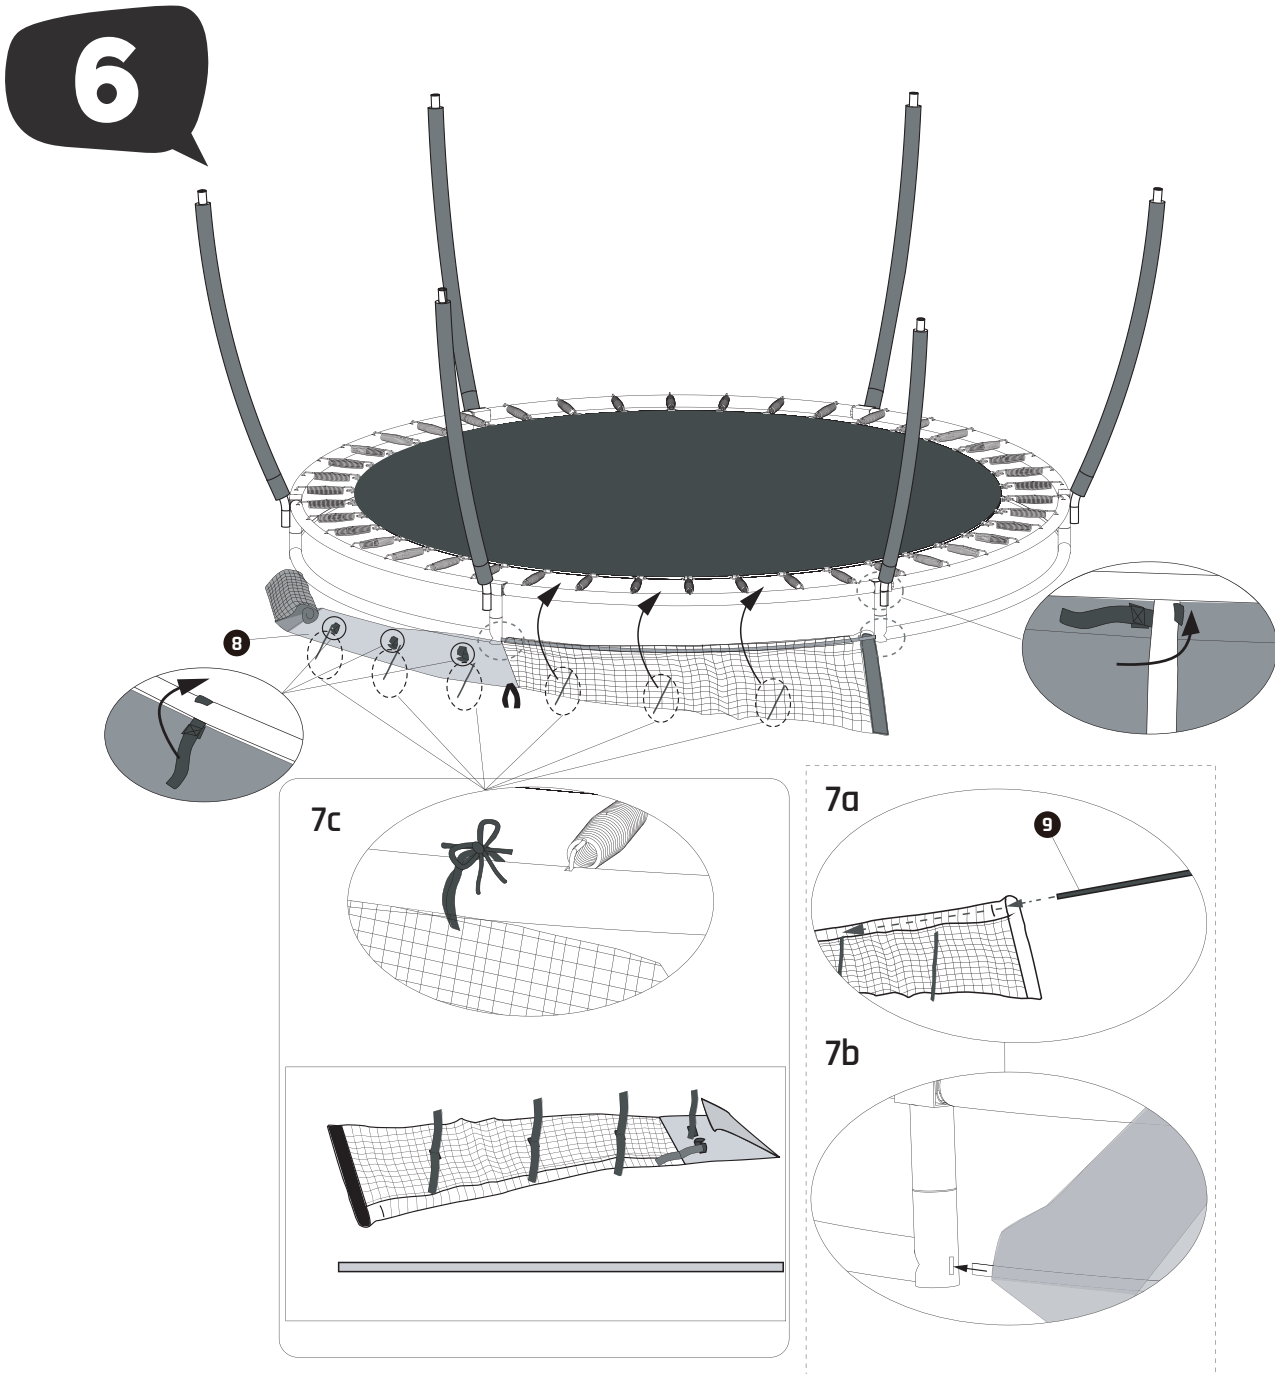

Tools required

- Tape Measure
- Cord min. 5 meter long

Trampoline

EXIT Silhouette Inground

Ø183/Ø244/Ø305/Ø366/Ø427

1

2

3

Trampoline

EXIT Silhouette Inground

ø183/ø244/ø305/ø366/ø427

4

The first hole

For 6-10ft

For 12-14ft

5

Trampoline

EXIT Silhouette Inground

Ø183/Ø244/Ø305/Ø366/Ø427

7

Trampoline

EXIT Silhouette Inground

Ø183/Ø244/Ø305/Ø366/Ø427

8

6ft-8ft-10ft x6
12ft-14ft x8

9

Trampoline

EXIT Silhouette Inground

Ø183/Ø244/Ø305/Ø366/Ø427

10

11

1