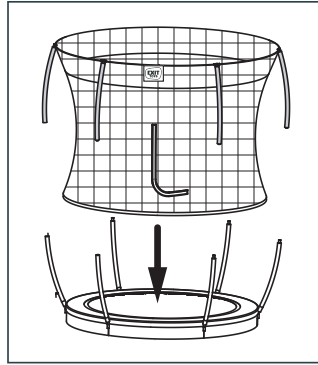

Tools required

- Tape Measure
- Cord min. 5 meter long

Trampoline

EXIT Silhouette Inground

Ø183/Ø244/Ø305/Ø366/Ø427

1

2

3

Trampoline

EXIT Silhouette Inground

ø183/ø244/ø305/ø366/ø427

4

The first hole

For 6-10ft

For 12-14ft

5

Trampoline

EXIT Silhouette Inground

Ø183/Ø244/Ø305/Ø366/Ø427

7

Trampoline

EXIT Silhouette Inground

Ø183/Ø244/Ø305/Ø366/Ø427

8

6ft-8ft-10ft x6
12ft-14ft x8

9

Trampoline

EXIT Silhouette Inground

Ø183/Ø244/Ø305/Ø366/Ø427

10

11

1