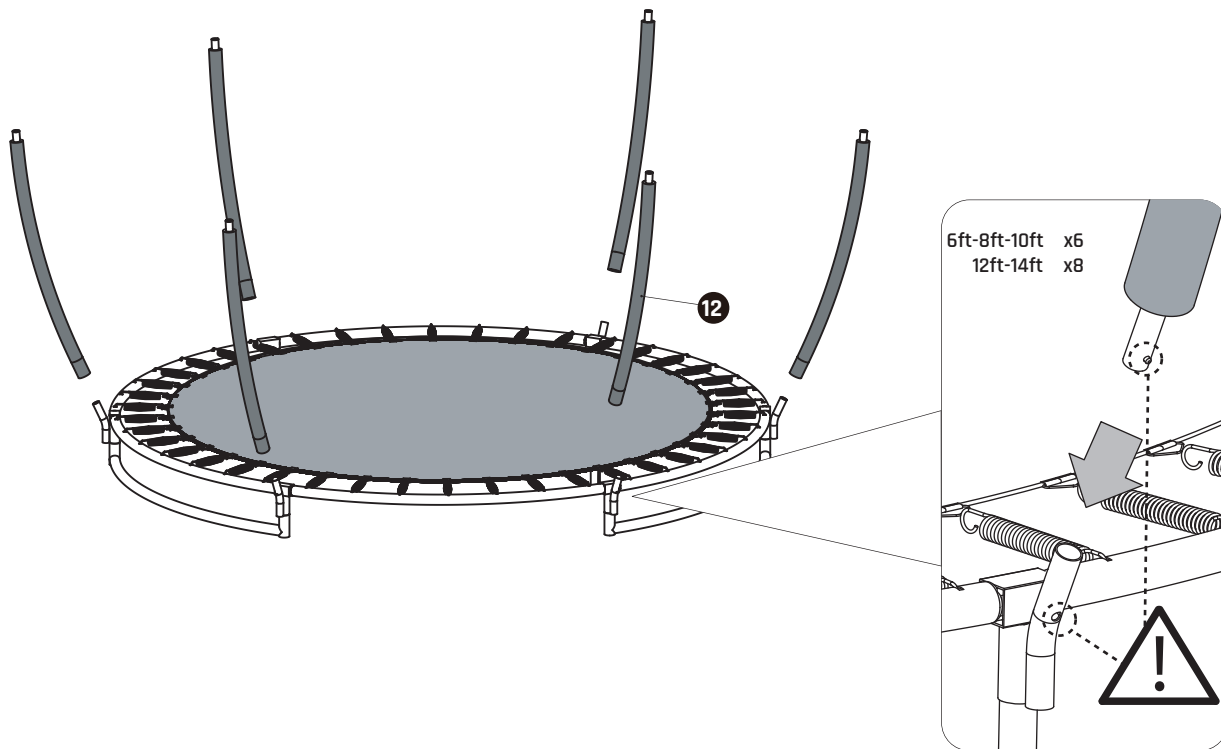

Tools required

- Tape Measure
- Cord min. 5 meter long

Trampoline

EXIT Silhouette Inground

Ø183/Ø244/Ø305/Ø366/Ø427

1

2

3

Trampoline

EXIT Silhouette Inground

ø183/ø244/ø305/ø366/ø427

4

The first hole

For 6-10ft

For 12-14ft

5

Trampoline

EXIT Silhouette Inground

Ø183/Ø244/Ø305/Ø366/Ø427

7

Trampoline

EXIT Silhouette Inground

Ø183/Ø244/Ø305/Ø366/Ø427

8