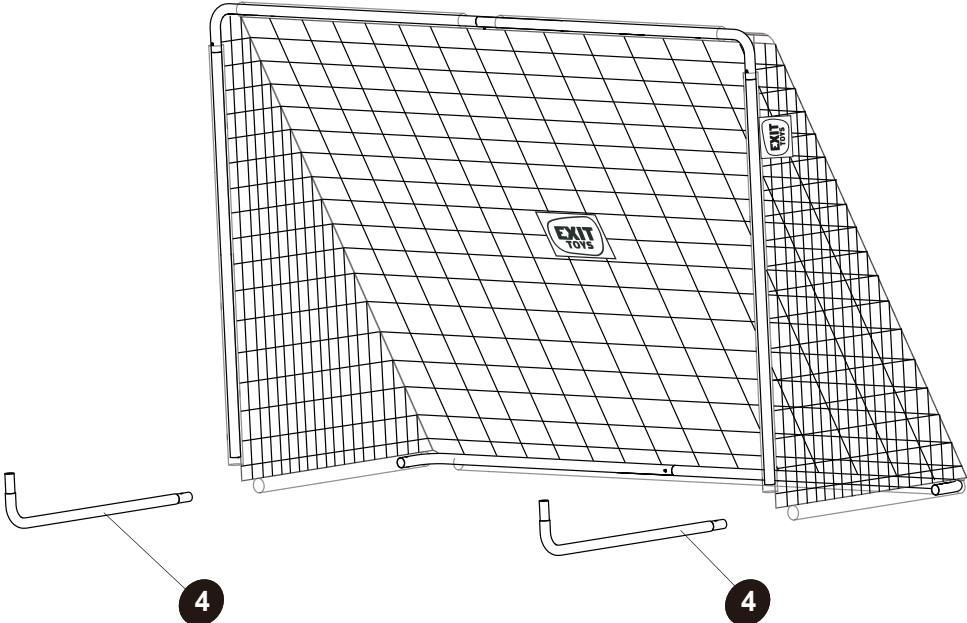

13

Tool 1X

1

2

Soccer Goal

EXIT Tempo 1800

3

4