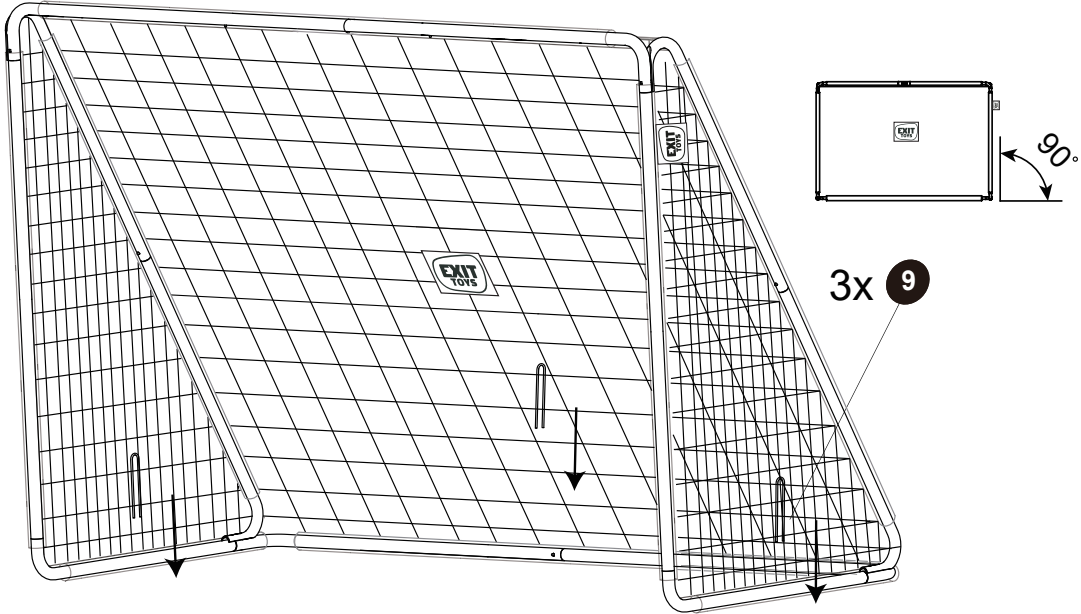

5

6

Soccer Goal

EXIT Tempo 1800

7

www.exittoys.com

Contact Information:

Dutch Toys Group B.V.
Edisonstraat 83
7006 RB Doetinchem, The Netherlands