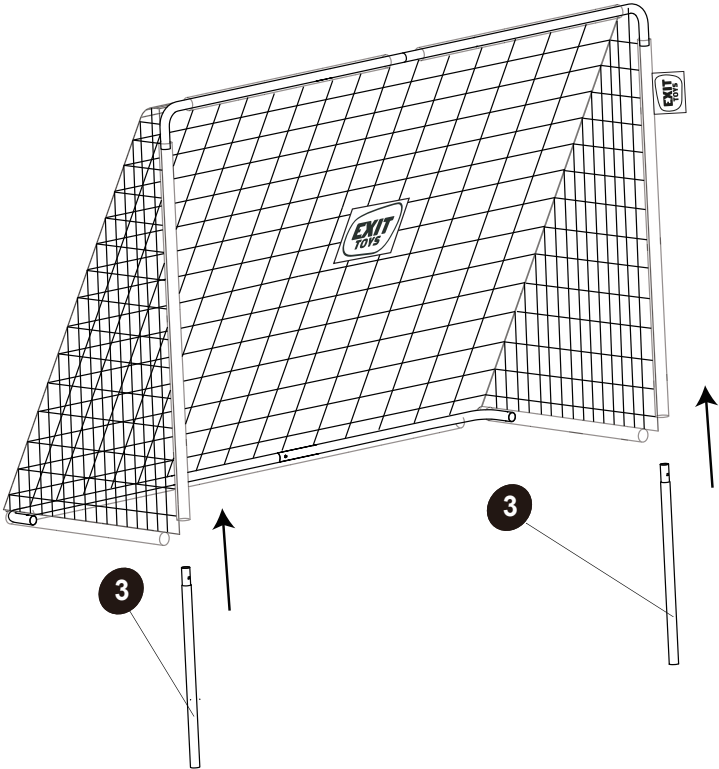

13

Tool 1X

1

2

Soccer Goal

EXIT Tempo 1800

3

4