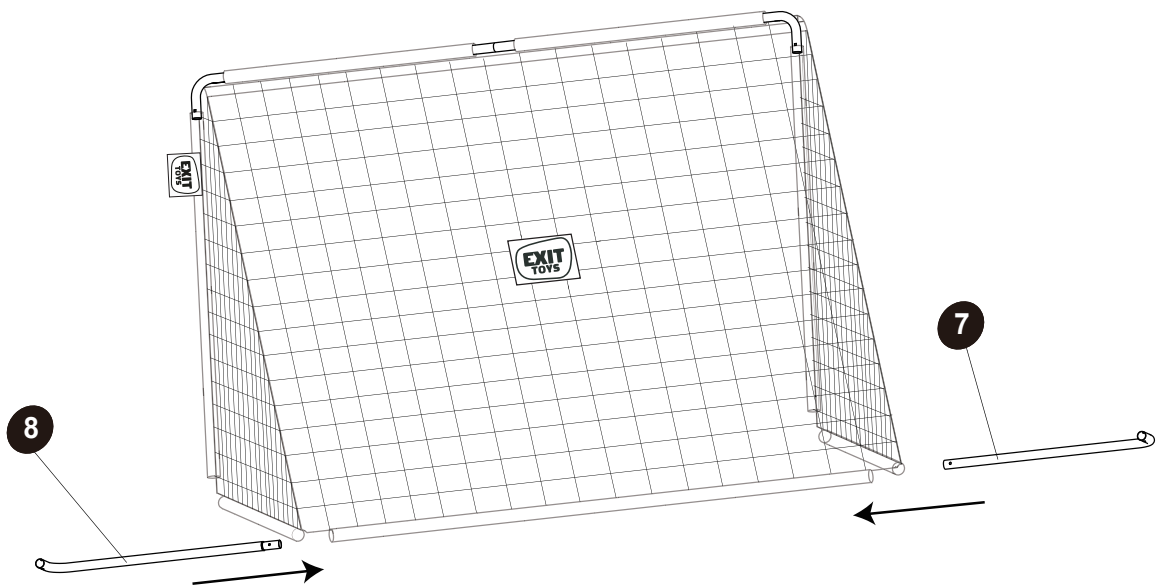

13

Tool 1X

1

2

Soccer Goal

EXIT Tempo 1800

3

4